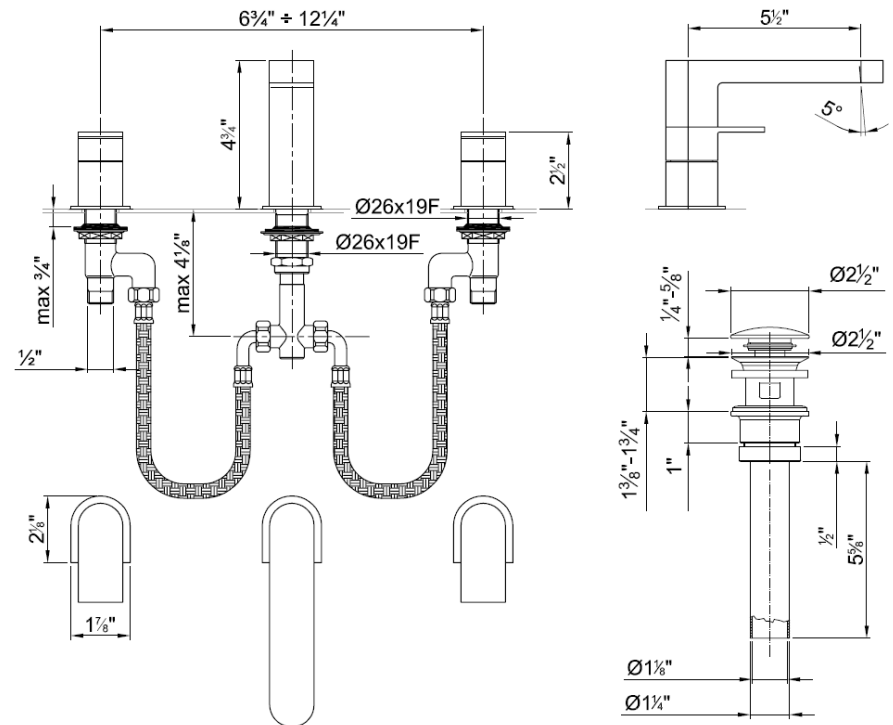

Modern Mare Deck Mount Faucet

Style Number: 642550

Collection: Fantini

Origin: Italy

Description: Mare Deck Mount Three Hole Washbasin Mixer 5-1/2" Spout Projection w/ 1-1/4" Push-up Drain, Lever Handles & 1/2" Flexible Supply Lines in Chrome

GENERAL FEATURES & SPECIFICATIONS

- Deck Mounted
- Three Hole
- 5-1/2" Spout Projection
- Water Flow Restricted to 1.5gpm
- Push-up Drain, 1-1/4"
- Ceramic Compression Cartridges, 1/4 Turn
- Lever Handles Included
- 1/2" Flexible Supply Lines
- **Material: Brass**
- **Finishes: Chrome or Matte**
- **Colors: Black or White**