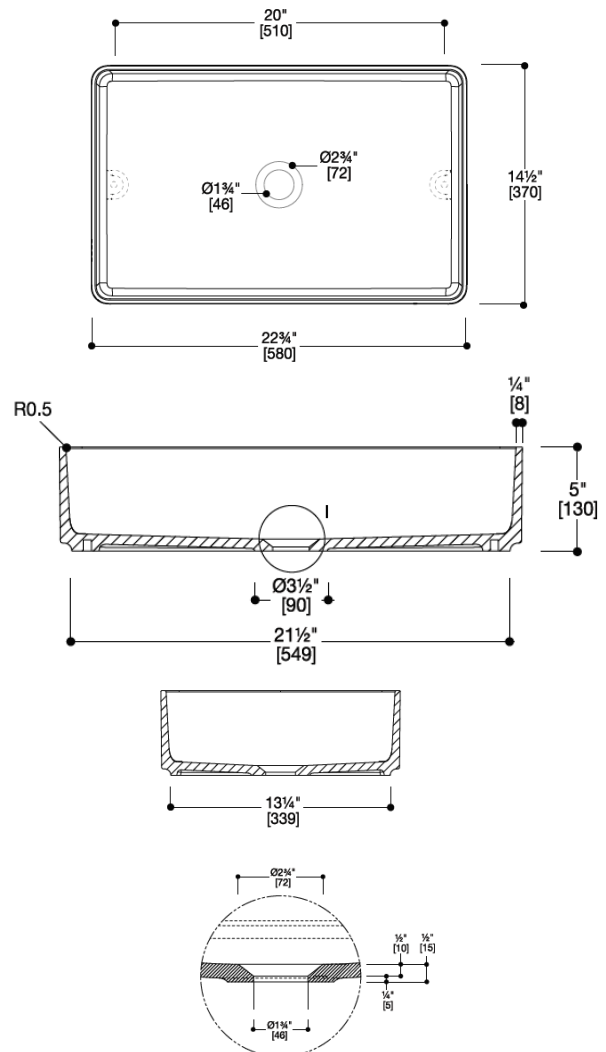

Modern Metrix Rectangular Countertop Basin

Model: 815162

Collection: Blu Bathworks

Origin: Italy

**Description: Metrix Blu Stone
Rectangular Countertop Basin in
Matte White 20" L x 14-1/2" W x 5" H**

GENERAL FEATURES & SPECIFICATIONS

- Above the counter modern design without overflow
- Made of blu.stone providing the look and feel of natural stone
- Matching waste cover included
- Non-porous, stain resistant surface that does not require sealing
- Does not promote bacteria or fungi
- O.D. 22-3/4" x 14-1/2" x 5"
- Drain= 1-3/4"
- 19lbs
- Standard Finish: Matte or Gloss White
- Material: Blu.Stone

Codes/Standards:

ASME A112.19.2, IAPMO/cUPC, ICC/ANSI A117.1, CSA, Fixture Dimensions and Hydraulic Performance meet or exceed ANSI/ASME standard A112.19.2, A112.19.9M, and CAN/CSA B45 requirements

We cannot guarantee the accuracy of this information. Dimensions are nominal – for guidance only and are not to be used for pre-installation.