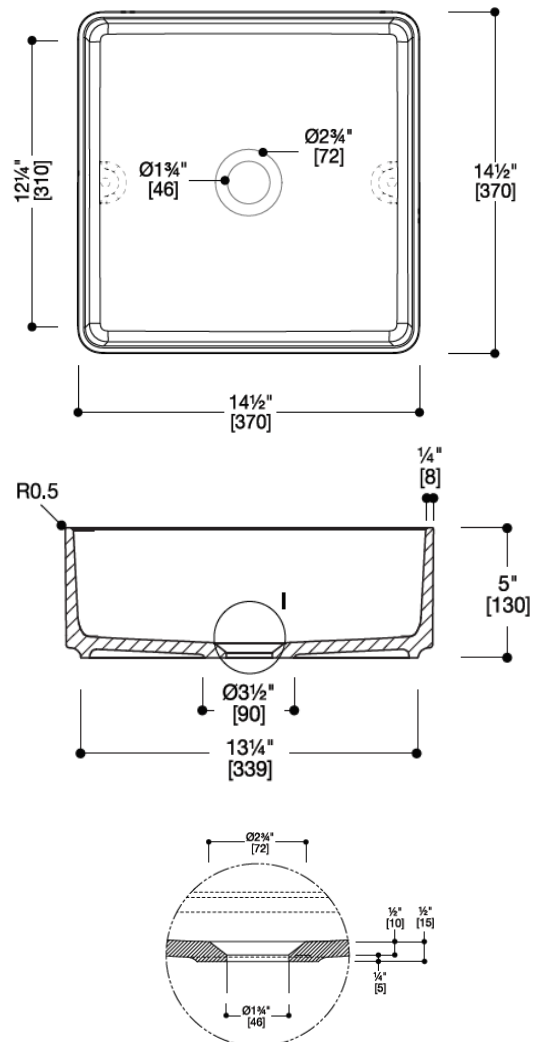

Modern Metrix Square Countertop Basin

Model: 815157

Collection: Blu Bathworks

Origin: Italy

Description: Metrix Blu Stone Square Countertop Basin in Gloss White 14-1/2" L x 14-1/2" W x 5" H

GENERAL FEATURES & SPECIFICATIONS

- Above the counter modern design without overflow
- Made of blu.stone providing the look and feel of natural stone
- Matching waste cover included
- Non-porous, stain resistant surface that does not require sealing
- Does not promote bacteria or fungi
- O.D. 14-1/2" x 14-1/2" x 5"
- Drain= 1-3/4"
- 14lbs
- Standard Finish: Matte or Gloss White
- Material: Blu.Stone

Codes/Standards:

ASME A112.19.2, IAPMO/cUPC, ICC/ANSI A117.1, CSA B 45, Fixture Dimensions and Hydraulic Performance meet or exceed ANSI/ASME standard A112.19.2, A112.19.9M, and CAN/CSA B45 requirements