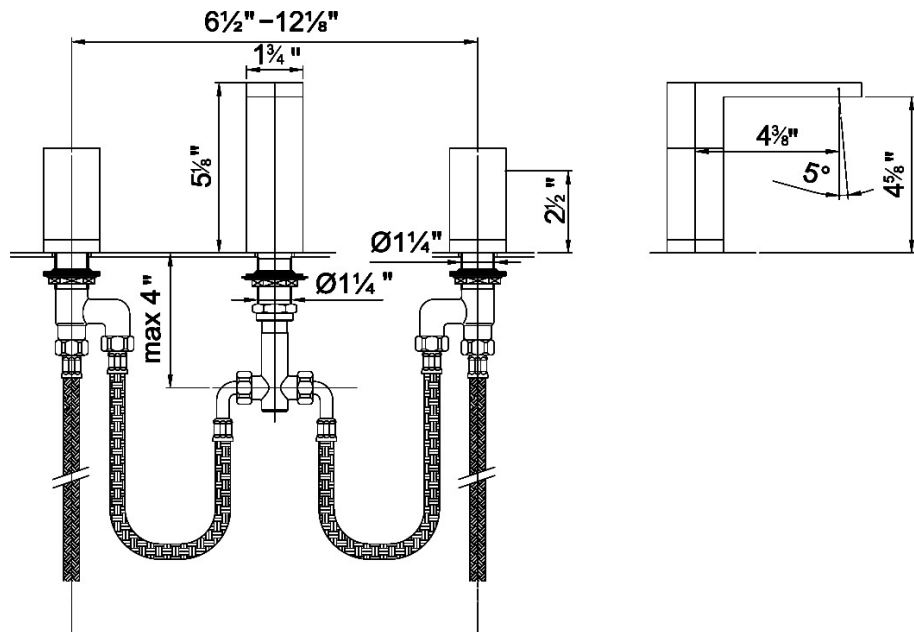

Modern Milano Deck Mount Faucet

Style Number: 642089

Collection: Fantini

Origin: Italy

Description: Milano Deck Mount Three Hole Washbasin Mixer 4-3/8" Spout Projection w/ Adjustable Aerator & Handles in Chrome

GENERAL FEATURES & SPECIFICATIONS

- Deck Mounted
- Three Holes
- 4-3/8" Spout Projection
- 5° Adjustable Aerator
- Water Flow Restricted to 1.5gpm
- Ceramic Compression Cartridges, 1/4 Turn
- 1/2" Flexible Supply Lines
- Handles Included
- **Material: Brass or Stainless Steel**
- **Finishes: Chrome, Matte Gun Metal PVD, or Brushed Stainless Steel**