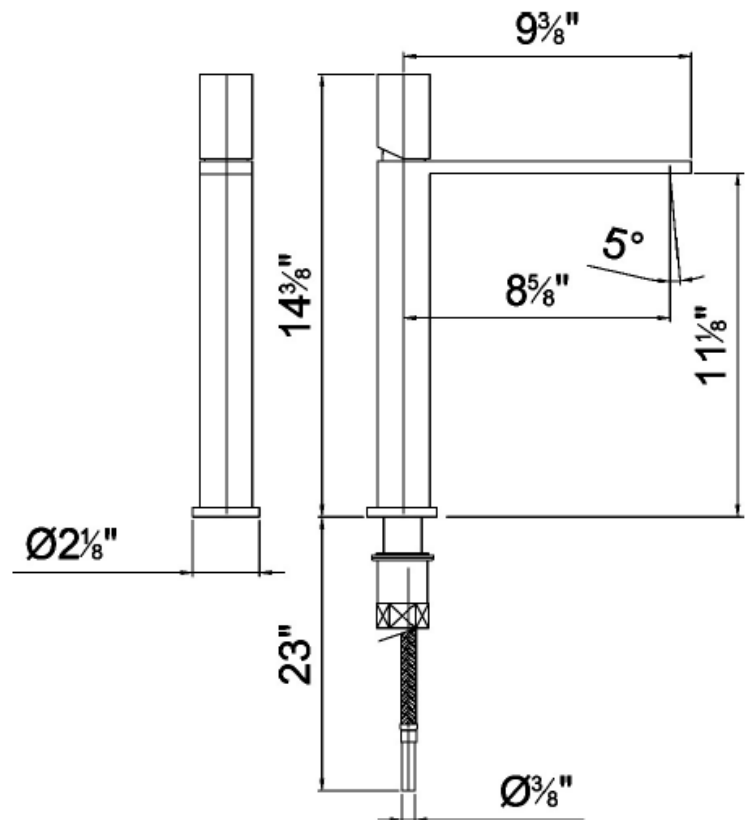

### Modern Milano Deck Mount Kitchen Faucet

**Style Number: 643143**

**Collection: Fantini**

**Origin: Italy**

**Description: Milano Deck Mount Single Control Kitchen Mixer 9-3/8" Spout Projection w/ Swivel Spout, Adjustable Aerator & Handle in Chrome**

#### GENERAL FEATURES & SPECIFICATIONS

- Deck Mounted
- Single-control
- 9-3/8" Spout Projection
- Swivel Spout
- 5° Adjustable Aerator
- Ceramic Disc Cartridge
- Flexible Supply Lines
- Handle Included
- Water Flow Restricted to 2.2gpm
- **Material: Brass or Stainless Steel**
- **Finishes: Chrome, Matte Gun Metal PVD, or Brushed Stainless Steel**