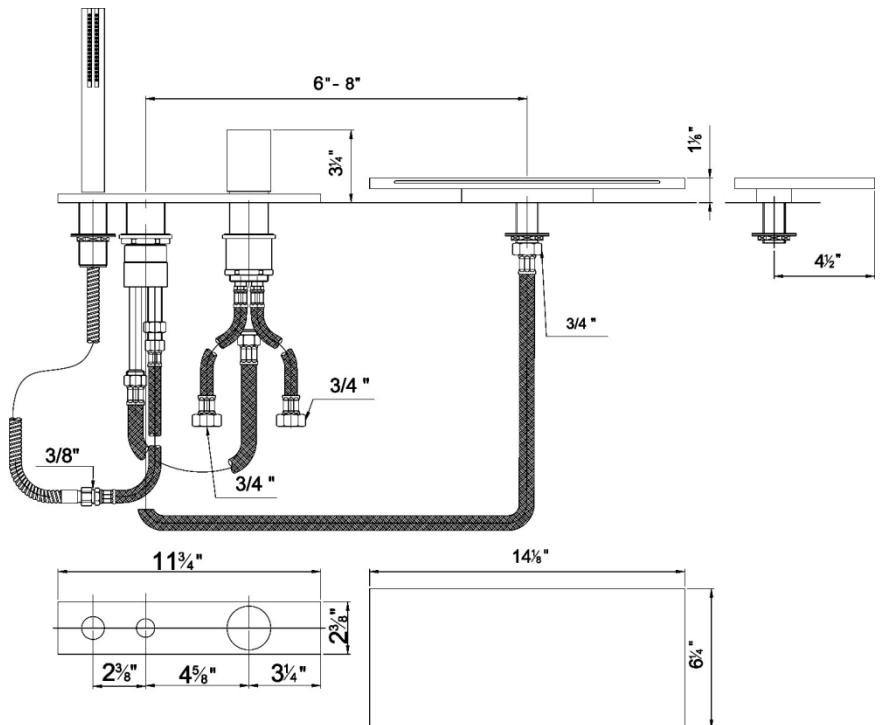

**Modern Milano Deck Mount Tub
Faucet**

Style Number: 642137

Collection: Fantini

Origin: Italy

**Description: Milano Deck Mount High
Flow Single Control Tub Filler w/
Press Button Diverter, Pull-out
Handshower, 58" Metal Hose & 4-1/2"**
Spout Projection in Chrome

GENERAL FEATURES & SPECIFICATIONS

- Deck Mounted
- Single-control
- 4-1/2" Spout Projection
- 40mm High flow Cartridge
- 8gpm @ 60psi
- Press Button Diverter
- Pull Out Handshower w/ Anti-Siphon Check Valve
- 58" Metal Hose
- Handle Included
- 2gpm Spare Flow Restrictor for Handshower Included
- **Material: Brass or Stainless Steel**
- **Finishes: Chrome, Matte Gun Metal PVD, or Brushed Stainless Steel**