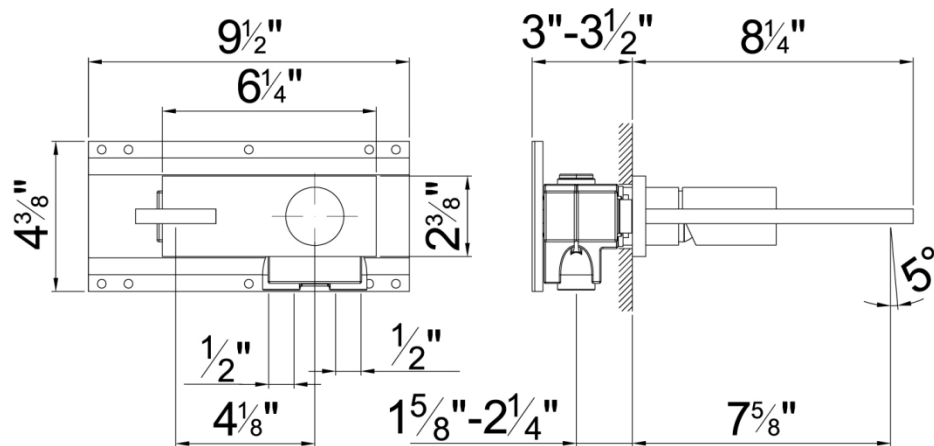

### Modern Milano Wall Mount Faucet

**Style Number: 770684**

**Collection: Fantini**

**Origin: Italy**

**Description: Milano Wall Mount Single Control Washbasin Mixer 7-5/8" Spout Projection w/ 5 Degree Adjustable Aerator & Rough Valve in Chrome**

#### GENERAL FEATURES & SPECIFICATIONS

- Wall Mounted
- Single-control
- 7-5/8" Spout Projection
- 5° Adjustable Aerator
- Water Flow Restricted to 1.5gpm
- Ceramic Disc Cartridge
- Handle Included
- Rough Valve Included
- **Material: Brass or Stainless Steel**
- **Finishes: Chrome, Matte Gun Metal PVD, or Brushed Stainless Steel**