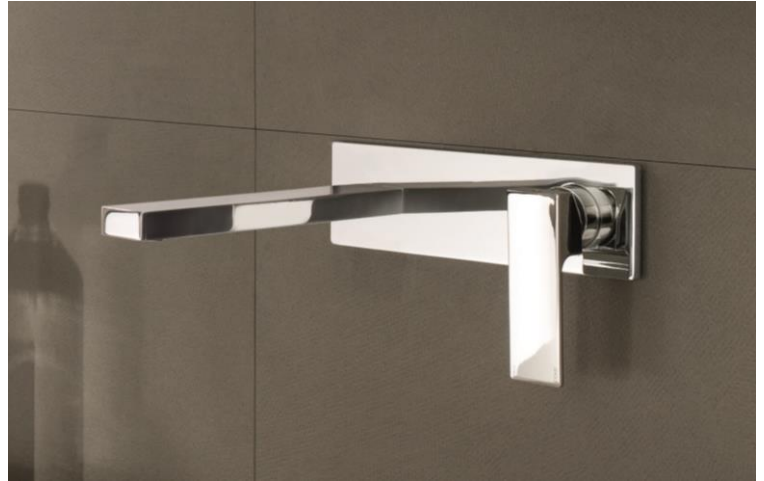

Modern Mint Wall Mount Faucet

Style Number: 770692

Collection: Fantini

Origin: Italy

Description: Mint Wall Mount Single Control Washbasin Mixer 7-1/2" Spout Projection w/ Spout to the Left, Handle, & Rough Valve in Chrome

GENERAL FEATURES & SPECIFICATIONS

- Wall Mounted
- Single Control
- 7-1/2" Spout Projection
- Spout to the Left
- Water Flow Restricted to 1.5gpm
- Ceramic Disc Cartridge
- Handle Included
- With Rough Valve
- **Material: Brass or Stainless Steel**
- **Finishes: Chrome or Brushed Stainless Steel**