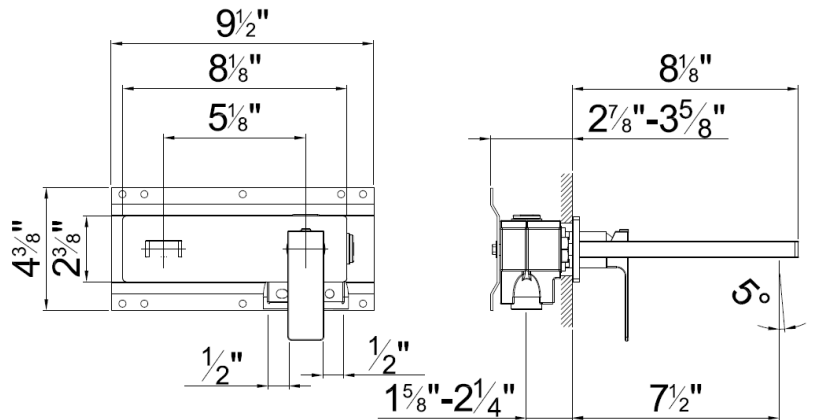

Modern Mint Wall Mount Faucet

Style Number: 770692

Collection: Fantini

Origin: Italy

Description: Mint Wall Mount Single Control Washbasin Mixer 7-1/2" Spout Projection w/ Spout to the Left, Handle, & Rough Valve in Chrome

GENERAL FEATURES & SPECIFICATIONS

- Wall Mounted
- Single Control
- 7-1/2" Spout Projection
- Spout to the Left
- Water Flow Restricted to 1.5gpm
- Ceramic Disc Cartridge
- Handle Included
- With Rough Valve
- **Material: Brass or Stainless Steel**
- **Finishes: Chrome or Brushed Stainless Steel**