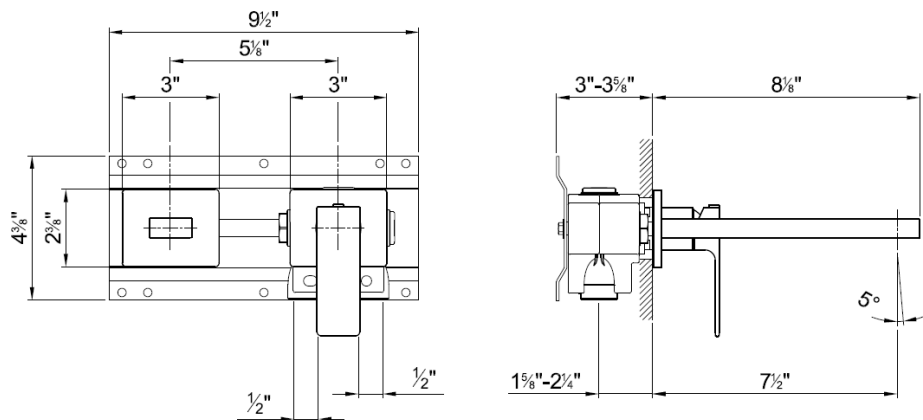

Modern Mint Wall Mount Faucet

Style Number: 770694

Collection: Fantini

Origin: Italy

Description: Mint Wall Mount Two Hole Single Control Washbasin Mixer 7-7/8" Spout Projection w/ Spout to the Left, Handle, & Rough Valve in Chrome

GENERAL FEATURES & SPECIFICATIONS

- Wall Mounted
- Two Hole
- Single Control
- 7-5/8" Spout Projection
- Spout to the Left
- Water Flow Restricted to 1.5gpm
- Ceramic Disc Cartridge
- Handle Included
- With Rough Valve
- **Material: Brass or Stainless Steel**
- **Finishes: Chrome or Brushed Stainless Steel**