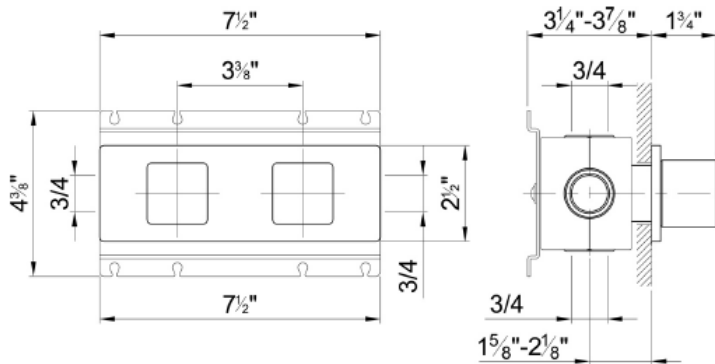

Style Number: 770704

We cannot guarantee the accuracy of this information. Dimensions are nominal – for guidance only and are not to be used for pre-installation.

For further information call 312.832.9000 or visit us at hydrologychicago.com