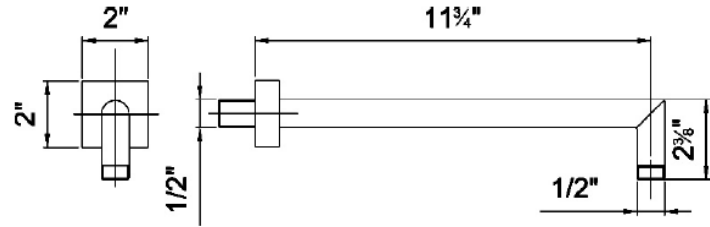

Style Number: 770704

We cannot guarantee the accuracy of this information. Dimensions are nominal – for guidance only and are not to be used for pre-installation.

For further information call 312.832.9000 or visit us at hydrologychicago.com