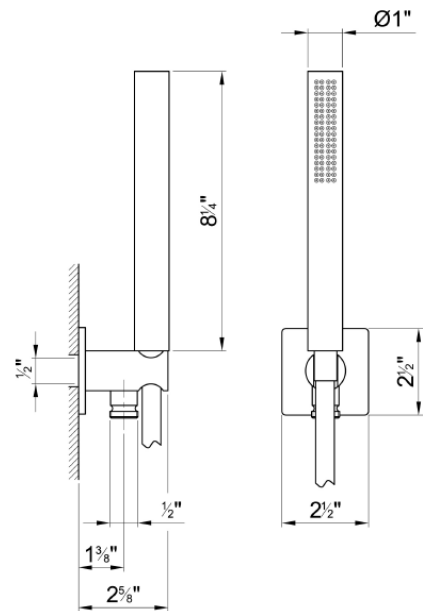

Style Number: 770704

We cannot guarantee the accuracy of this information. Dimensions are nominal – for guidance only and are not to be used for pre-installation.

For further information call 312.832.9000 or visit us at hydrologychicago.com