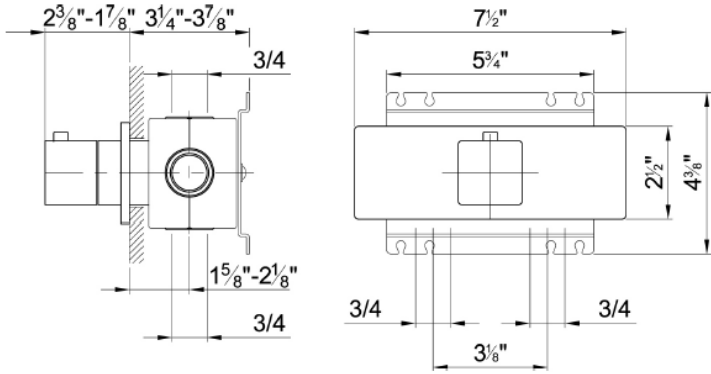

Style Number: 770704

We cannot guarantee the accuracy of this information. Dimensions are nominal – for guidance only and are not to be used for pre-installation.

For further information call 312.832.9000 or visit us at hydrologychicago.com