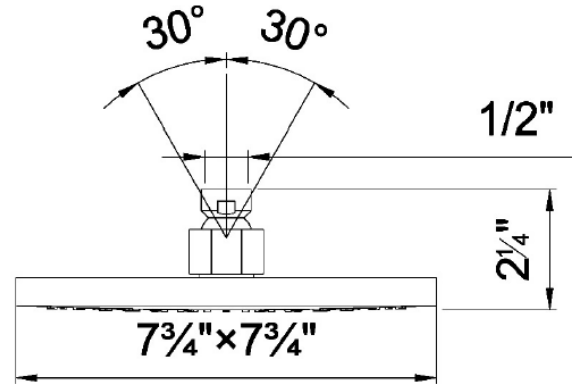

Style Number: 770704

We cannot guarantee the accuracy of this information. Dimensions are nominal – for guidance only and are not to be used for pre-installation.

For further information call 312.832.9000 or visit us at hydrologychicago.com