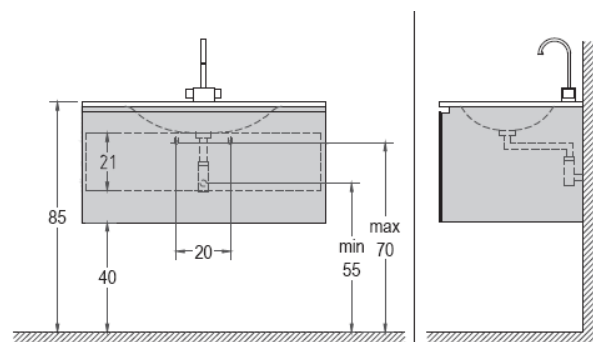

Modern Monolite 2.0 Wall Mount Vanity Unit

Style Number: 772267

Collection: Artelinea

Origin: Italy

Description: Monolite 2.0 Wall Mount Vanity Unit in White Glass w/ 2-Drawers, Central Drainage Hole & Opalite White Washbasin Top w/ Centered Bowl & 1-Tap Hole 35.43”L x 20.86”W x 16.92”H

GENERAL FEATURES & SPECIFICATIONS

- Wall Mounted
- 1-Basin Unit w/ 2-Drawers
- 1st Drawer w/ Central Drainage Hole & 2nd Without Hole
- Washbasin Top w/ Centered Florence Bowl
- 1- Tap Hole, 3- Tap Holes, or No Tap Holes
- Edge Grinding
- 35.43L X 20.86W X 16.92H
- Blum Drawer Runners w/ Total Extraction, Legrabox Movement & Blumotion Closure System, Adjustable Both Horizontally & Vertically
- Drawers Can Hold Up To 40kg
- Adjustable Wall Supports
- Structure in Grey Laminate
- **Materials: Enameled Crystal (Glass), Silk or Kerlite, Lacquered Melamine Laminate & Opalite**
- **Finish: Polished or Silk**
- **Colors: Rosso, Moka, Seppia, Notte, Mela, Ruggine, Avana, Fumo, Sardinia, Cipria, Senape, Tortora, Grigio, Cielo, Bianco Assoluto, Terra, Seta, Perla, Erba**