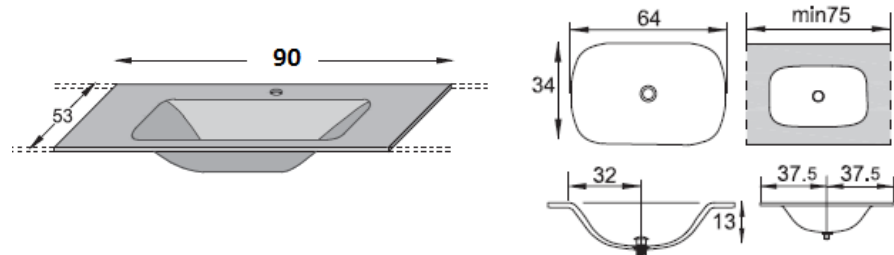

Modern Monolite 2.0 Wall Mount Vanity Unit

Style Number: 772267

Collection: Artelinea

Origin: Italy

Description: Monolite 2.0 Wall Mount Vanity Unit in White Glass w/ 2-Drawers, Central Drainage Hole & Opalite White Washbasin Top w/ Centered Bowl & 1-Tap Hole 35.43”L x 20.86”W x 16.92”H

GENERAL FEATURES & SPECIFICATIONS

- Wall Mounted
- 1-Basin Unit w/ 2-Drawers
- 1st Drawer w/ Central Drainage Hole & 2nd Without Hole
- Washbasin Top w/ Centered Florence Bowl
- 1- Tap Hole, 3- Tap Holes, or No Tap Holes
- Edge Grinding
- 35.43L X 20.86W X 16.92H
- Blum Drawer Runners w/ Total Extraction, Legrabox Movement & Blumotion Closure System, Adjustable Both Horizontally & Vertically
- Drawers Can Hold Up To 40kg
- Adjustable Wall Supports
- Structure in Grey Laminate
- **Materials: Enameled Crystal (Glass), Silk or Kerlite, Lacquered Melamine Laminate & Opalite**
- **Finish: Polished or Silk**
- **Colors: Rosso, Moka, Seppia, Notte, Mela, Ruggine, Avana, Fumo, Sardinia, Cipria, Senape, Tortora, Grigio, Cielo, Bianco Assoluto, Terra, Seta, Perla, Erba**