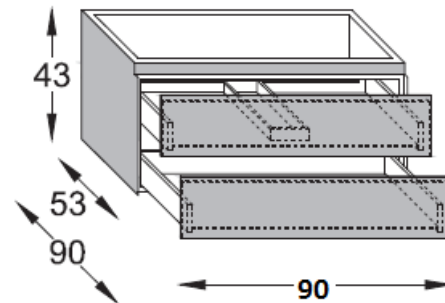

Modern Monolite 2.0 Wall Mount Vanity Unit

Style Number: 772267

Collection: Artelinea

Origin: Italy

Description: Monolite 2.0 Wall Mount Vanity Unit in White Glass w/ 2-Drawers, Central Drainage Hole & Opalite White Washbasin Top w/ Centered Bowl & 1-Tap Hole 35.43”L x 20.86”W x 16.92”H

GENERAL FEATURES & SPECIFICATIONS

- Wall Mounted
- 1-Basin Unit w/ 2-Drawers
- 1st Drawer w/ Central Drainage Hole & 2nd Without Hole
- Washbasin Top w/ Centered Florence Bowl
- 1- Tap Hole, 3- Tap Holes, or No Tap Holes
- Edge Grinding
- 35.43L X 20.86W X 16.92H
- Blum Drawer Runners w/ Total Extraction, Legrabox Movement & Blumotion Closure System, Adjustable Both Horizontally & Vertically
- Drawers Can Hold Up To 40kg
- Adjustable Wall Supports
- Structure in Grey Laminate
- **Materials: Enameled Crystal (Glass), Silk or Kerlite, Lacquered Melamine Laminate & Opalite**
- **Finish: Polished or Silk**
- **Colors: Rosso, Moka, Seppia, Notte, Mela, Ruggine, Avana, Fumo, Sardinia, Cipria, Senape, Tortora, Grigio, Cielo, Bianco Assoluto, Terra, Seta, Perla, Erba**