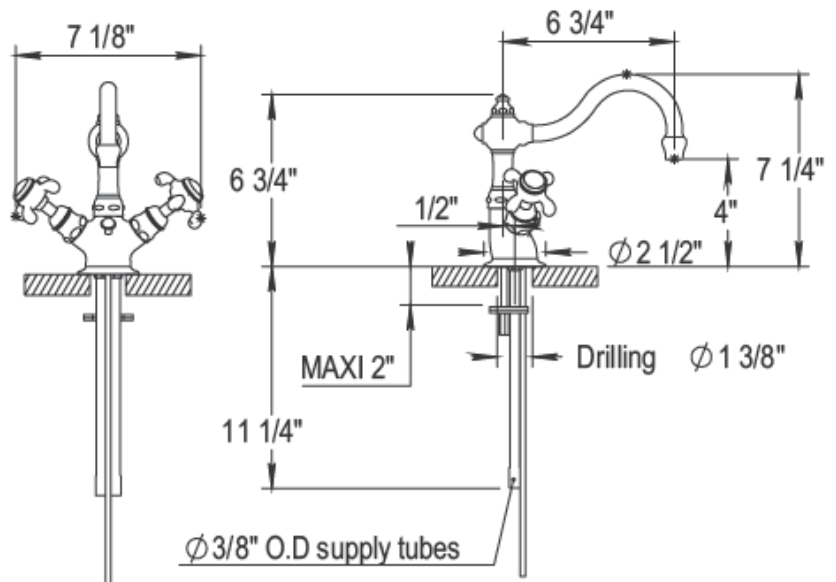

Traditional Montmartre Deck Mount Faucet

Style Number: 759738

Collection: Horus

Origin: France

Description: Montmartre Deck Mount Single Hole Two Cross Handle Basin Mixer 6-3/4" Projection 7-1/4" Height in Antique Brass 2.2GPM Flow Rate

GENERAL FEATURES & SPECIFICATIONS

- Deck Mounted
- Single Hole
- Two Cross Handles
- 6-3/4" Projection
- 7-1/4" Height
- 1/4 Turn Ceramic Disc
- Cal Green Low Flow Aerator and Low Lead Available
- Flow Rate: 2.2gpm
- **Material: Solid Brass**
- **Finishes: Polished Chrome, Polished Nickel, Brushed Nickel, Unlacquered Brass, Golden Brass, Antique Brass, Cannon Bronze, Black Chrome, Polished Gold, Matte Gold, Polished Silver, or Antique Silver**