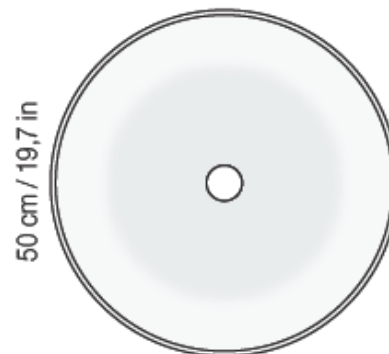

Modern Nabhi Countertop Mount Washbasin Set

Style Number: 774082

Collection: Kreoo

Origin: Italy

Description: Nabhi Countertop Mount Washbasin Set w/ Large Round Sink 19.7" Diameter x 6.3"H & Large Tray 47.24"L x 21.65"W in Black Marquina Marble

GENERAL FEATURES & SPECIFICATIONS

- Countertop Mounted
- Round Basin, 19.68" Diameter x 6.3"H
- Drain Hole: 1.50" Diameter- US Standard
- Large Tray, 47.24"L x 21.65"W
- Weight: 52kg
- **Material: Marble**
- **Colors: White Calacatta, Black Marquina, Grey St. Marie, White Estremoz, Red Alicante, Green Ming, Sodalite, White Onyx or Emperador Dark**

50 cm / 19,7 in

55 cm / 21,65 in

120 cm / 47,24 in