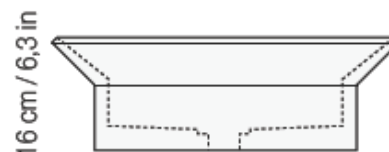

Modern Nabhi Countertop Mount Washbasin Set

Style Number: 774082

Collection: Kreoo

Origin: Italy

Description: Nabhi Countertop Mount Washbasin Set w/ Large Round Sink 19.7" Diameter x 6.3"H & Large Tray 47.24"L x 21.65"W in Black Marquina Marble

GENERAL FEATURES & SPECIFICATIONS

- Countertop Mounted
- Round Basin, 19.68" Diameter x 6.3"H
- Drain Hole: 1.50" Diameter- US Standard
- Large Tray, 47.24"L x 21.65"W
- Weight: 52kg
- **Material: Marble**
- **Colors: White Calacatta, Black Marquina, Grey St. Marie, White Estremoz, Red Alicante, Green Ming, Sodalite, White Onyx or Emperador Dark**

50 cm / 19,7 in

55 cm / 21,65 in

120 cm / 47,24 in