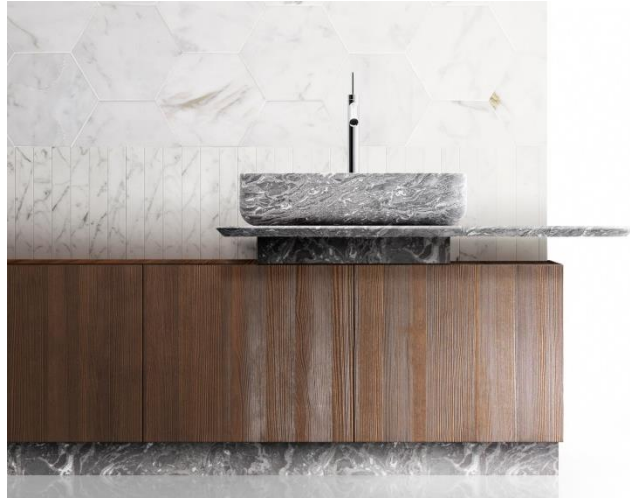

Modern Nabhi Floor Mount Vanity Unit

Style Number: 774086

Collection: Kreoo

Origin: Italy

Description: Nabhi Floor Mount Vanity Unit w/ 1-Wood Base & Wood Top in Brushed Aged Larch & Skirt Base, Rectangular Sink, Large Tray & Riser in Grey St. Marie Marble 49.6”L x 17.7”W

GENERAL FEATURES & SPECIFICATIONS

- Floor Mounted
- Rectangular Wood Box, 49.6”L x 17.7”W x 23.6”-27.5”H
- Large Tray, 47.24”L X 21.65”W
- Rectangular Sink, 25.59”W x 16.34”D x 6.30”H
- Includes: Skirt Base, Riser, & Wood Top
- **Material:** Marble & Larch Wood
- **Colors:** White Calacatta, Black Marquina, Grey St. Marie, White Estremoz, Red Alicante, Green Ming, or Emperador Dark & White, Aged, Earth, Grey, or Walnut Wood