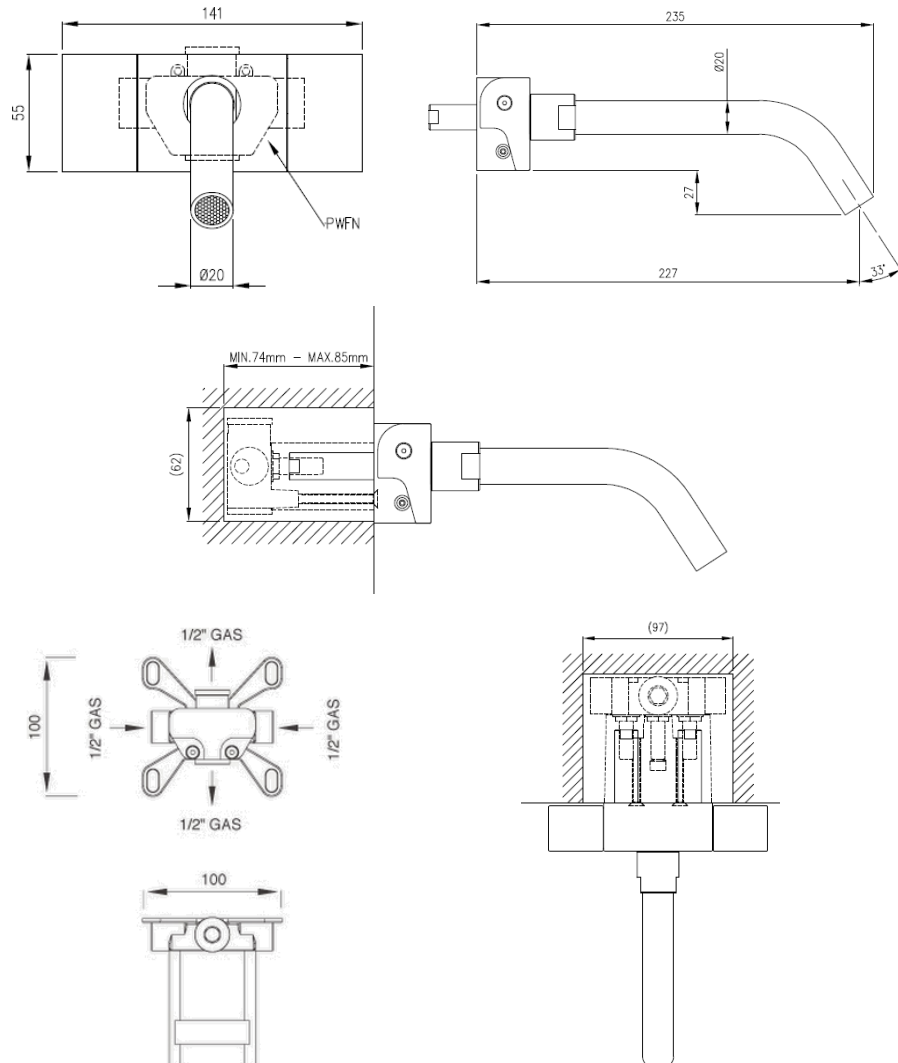

Modern Neutra Wall Mount Faucet Set

Style Number: 770553

Collection: Cea Design

Origin: Italy

Description: Neutra Wall Mount Dual Lever Mixer w/ Spout & Built-in Part in Satin Stainless Steel 9.25" (235mm) Projection

GENERAL FEATURES & SPECIFICATIONS

- Wall Mounted
- Dual Lever
- Water Saving 1.32gpm
- Max. 158° F
- 9.25" (235mm) Projection
- Built-in Part
- Quick Connection Fitting
- 1/2" Gas
- **Material: Stainless Steel**
- **Finishes: Satin, Polished, Polished Copper, Satin Copper, Polished Bronze, Satin Bronze, Polished Gold, Satin Gold, Polished Black Diamond, Satin Black Diamond**