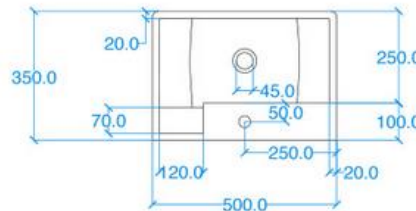

Modern Nilo Wall Mount or Surface Mount Basin

Model: 828274

Collection: Kast

Origin: UK

Description: Concrete Wall Mount or Surface Mount Basin in Fossil 19.69" x 13.78" x 5.51"

GENERAL FEATURES & SPECIFICATIONS

- Concrete Basin
- Wall or surface mount
- Front edge thickness: .79"
- Dimensions: 19.69"L x 13.78"W x 5.51"H
- For use with deck mounted tap
- Available with or without brackets
- Material: Concrete
- Finishes available: White, Ash, Ivory, Fossil, Stone, Zinc, Iron, Black, Peach, Blush, Ember, Brick, Wheat, Oyster, Sandcastle, Golden, Sage, Mint, Green, Forest, Heather, Dove, Duck Egg, Teal, Mineral, Steel, Blue, Storm

Plan View

Back View

Side View

Underside View

Section A-A