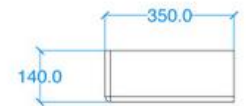

- Concrete Basin
- Wall or surface mount
- Front edge thickness: .79"
- Dimensions: 19.69"L x 13.78"W x 5.51"H
- For use with deck mounted tap
- Available with or without brackets
- Material: Concrete
- Finishes available: White, Ash, Ivory, Fossil, Stone, Zinc, Iron, Black, Peach, Blush, Ember, Brick, Wheat, Oyster, Sandcastle, Golden, Sage, Mint, Green, Forest, Heather, Dove, Duck Egg, Teal, Mineral, Steel, Blue, Storm

Plan View

Back View

Side View

Underside View

Section A-A