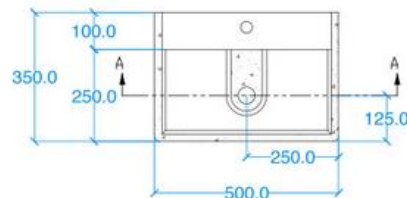

- Concrete Basin
- Wall or surface mount
- Front edge thickness: .79"
- Dimensions: 19.69"L x 13.78"W x 5.51"H
- For use with deck mounted tap
- Available with or without brackets
- Material: Concrete
- Finishes available: White, Ash, Ivory, Fossil, Stone, Zinc, Iron, Black, Peach, Blush, Ember, Brick, Wheat, Oyster, Sandcastle, Golden, Sage, Mint, Green, Forest, Heather, Dove, Duck Egg, Teal, Mineral, Steel, Blue, Storm

Plan View

Back View

Side View

Underside View

Section A-A