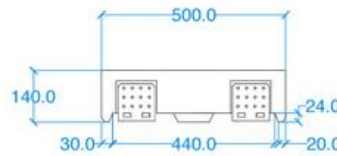

Modern Nilo Wall Mount or Surface Mount Basin

Model: 828274

Collection: Kast

Origin: UK

Description: Concrete Wall Mount or Surface Mount Basin in Fossil 19.69" x 13.78" x 5.51"

GENERAL FEATURES & SPECIFICATIONS

- Concrete Basin
- Wall or surface mount
- Front edge thickness: .79"
- Dimensions: 19.69"L x 13.78"W x 5.51"H
- For use with deck mounted tap
- Available with or without brackets
- Material: Concrete
- Finishes available: White, Ash, Ivory, Fossil, Stone, Zinc, Iron, Black, Peach, Blush, Ember, Brick, Wheat, Oyster, Sandcastle, Golden, Sage, Mint, Green, Forest, Heather, Dove, Duck Egg, Teal, Mineral, Steel, Blue, Storm

Plan View

Back View

Side View

Underside View

Section A-A