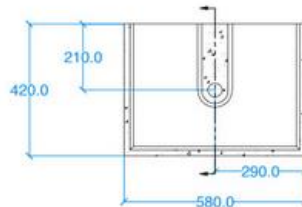

- Concrete Basin
- Wall or surface mount
- Front edge thickness: 1.57"
- Dimensions: 22.83"L x 16.54"W x 9.84"H
- For use with wall mounted tap
- Available with or without brackets
- Material: Concrete
- Finishes available: White, Ash, Ivory, Fossil, Stone, Zinc, Iron, Black, Peach, Blush, Ember, Brick, Wheat, Oyster, Sandcastle, Golden, Sage, Mint, Green, Forest, Heather, Dove, Duck Egg, Teal, Mineral, Steel, Blue, Storm

Plan View

Back View

Side View

Underside View

Section A-A