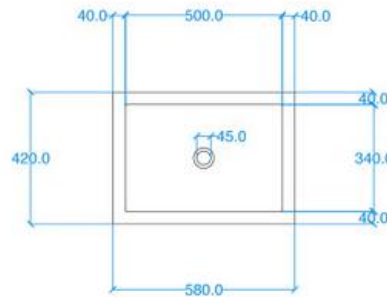

Modern Nors Wall Mount or Surface Mount Basin

Model: 810994

Collection: Kast

Origin: UK

Description: Concrete Wall Mount or Surface Mount Basin in Teal 22.83" x 16.54" x 9.84"

GENERAL FEATURES & SPECIFICATIONS

- Concrete Basin
- Wall or surface mount
- Front edge thickness: 1.57"
- Dimensions: 22.83"L x 16.54"W x 9.84"H
- For use with wall mounted tap
- Available with or without brackets
- Material: Concrete
- Finishes available: White, Ash, Ivory, Fossil, Stone, Zinc, Iron, Black, Peach, Blush, Ember, Brick, Wheat, Oyster, Sandcastle, Golden, Sage, Mint, Green, Forest, Heather, Dove, Duck Egg, Teal, Mineral, Steel, Blue, Storm

Plan View

Back View

Side View

Underside View

Section A-A