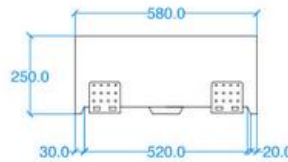

Modern Nors Wall Mount or Surface Mount Basin

Model: 810994

Collection: Kast

Origin: UK

Description: Concrete Wall Mount or Surface Mount Basin in Teal 22.83" x 16.54" x 9.84"

GENERAL FEATURES & SPECIFICATIONS

- Concrete Basin
- Wall or surface mount
- Front edge thickness: 1.57"
- Dimensions: 22.83"L x 16.54"W x 9.84"H
- For use with wall mounted tap
- Available with or without brackets
- Material: Concrete
- Finishes available: White, Ash, Ivory, Fossil, Stone, Zinc, Iron, Black, Peach, Blush, Ember, Brick, Wheat, Oyster, Sandcastle, Golden, Sage, Mint, Green, Forest, Heather, Dove, Duck Egg, Teal, Mineral, Steel, Blue, Storm

Plan View

Back View

Side View

Underside View

Section A-A