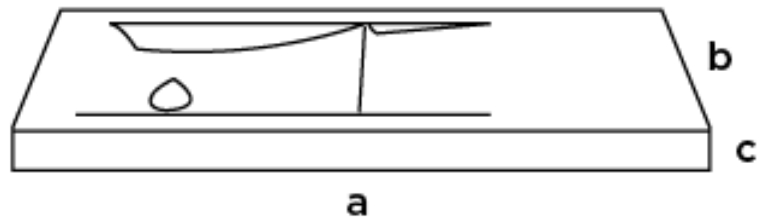

### Modern Onda Wall Mount Washbasin

Style Number: 769989

Collection: Vero Stone

Origin: Italy

**Description: Onda Wall Mount Washbasin w/ Sink to the Left No Tap Holes in Bianco Carrara Natural Stone 47.2”L 18.7”W x 3.1”H**

#### GENERAL FEATURES & SPECIFICATIONS

- Wall Mounted
- Rectangular
- Sink to the Left or Right
- No Faucet Holes
- Weight: 46lbs.
- 47.2”L 18.7”W x 3.1”H
- **Material: Natural Stone**
- **Finishes: Bianco Carrara, Bardigio Nuvolato, Crema Luna, Rosso Collemandina, Calacatta Caldia, or Onice Arcoiris**

**a: 47” 1/4**

**b: 18” 45/64**

**c: 3” 5/32**