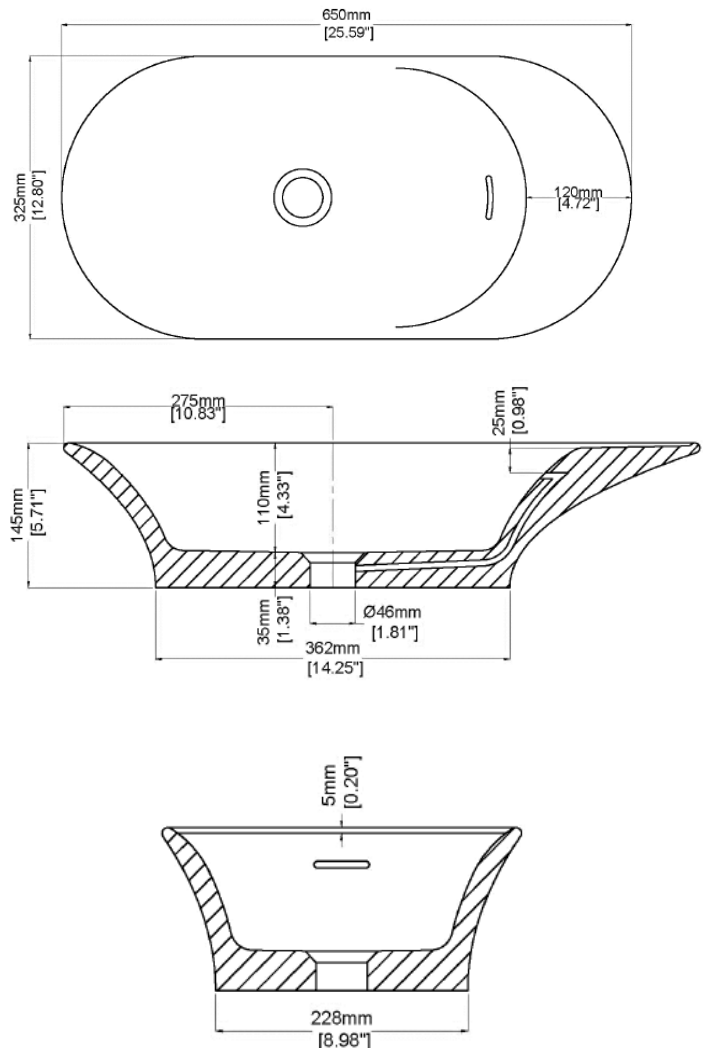

Modern Opus Countertop Basin

Model: 840270

Collection: Claybrook

Origin: UK

Description: Opus Countertop Basin in Marbleform Night Sky High Honed Semi Gloss Finish 25.59”L x 12.80”W x 5.71”H

GENERAL FEATURES & SPECIFICATIONS

- Countertop Basin
- Reconstituted Stone with Overflow
- UV Resistant
- Slip Resistant
- Stain Resistant
- Easy to Clean and Maintain
- 25.59”L x 12.80”W x 5.71”H
- Weight: 33lbs/ 15kg
- Weight with Water: 44lbs/ 20kg
- Capacity: 1.32 US gal/ 5L
- Water Depth to Overflow: 2.91”/ 74mm
- Pop Up Waste Ordered Separately
- Available in all Marbleform Colors