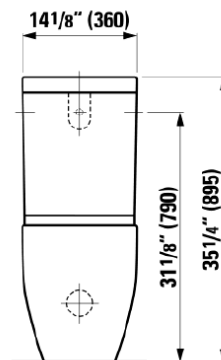

Modern Palomba Floor Mount Toilet

Style Number: 775085

Collection: Laufen

Origin: Switzerland

Description: Palomba Floor Mount Two Piece Toilet in White Vitreous China w/ Tank & Seat Back to Wall Position Concealed Trapway Dual Flush 1.6/0.8Gpf & Chrome Push Button 14-1/8" x 27-1/2" x 35-1/4"

GENERAL FEATURES & SPECIFICATIONS

- Floor Mounted
- Two Piece
- 14-1/8" x 27-1/2" x 35-1/4"
- Back To Wall Position
- Concealed 3-1/2in Diameter Trapway
- With Variable Rough 8-5/8 To 13-3/4 Vertical Floor Drain Bend
- Dual Flush 1.6/0.8 Gpf Flush Mechanism
- Chrome Push Button
- Bottom Left Water Supply Inlet
- Seat With Cover
- Antibacterial Active Shield
- With Soft Lowering System
- Removable For Easy Clean.
- **Material: Vitreous China**
- **Finish: Glossy**
- **Color: White**