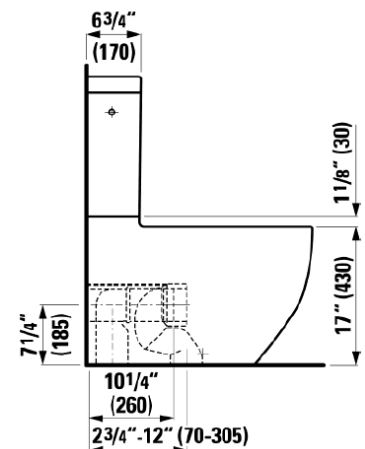

Modern Palomba Floor Mount Toilet

Style Number: 775085

Collection: Laufen

Origin: Switzerland

Description: Palomba Floor Mount Two Piece Toilet in White Vitreous China w/ Tank & Seat Back to Wall Position Concealed Trapway Dual Flush 1.6/0.8Gpf & Chrome Push Button 14-1/8" x 27-1/2" x 35-1/4"

GENERAL FEATURES & SPECIFICATIONS

- Floor Mounted
- Two Piece
- 14-1/8" x 27-1/2" x 35-1/4"
- Back To Wall Position
- Concealed 3-1/2in Diameter Trapway
- With Variable Rough 8-5/8 To 13-3/4 Vertical Floor Drain Bend
- Dual Flush 1.6/0.8 Gpf Flush Mechanism
- Chrome Push Button
- Bottom Left Water Supply Inlet
- Seat With Cover
- Antibacterial Active Shield
- With Soft Lowering System
- Removable For Easy Clean.
- **Material: Vitreous China**
- **Finish: Glossy**
- **Color: White**