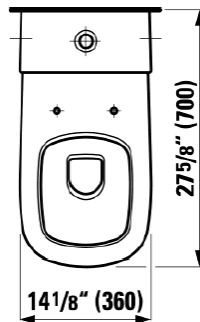

Modern Palomba Floor Mount Toilet

Style Number: 775085

Collection: Laufen

Origin: Switzerland

Description: Palomba Floor Mount Two Piece Toilet in White Vitreous China w/ Tank & Seat Back to Wall Position Concealed Trapway Dual Flush 1.6/0.8Gpf & Chrome Push Button 14-1/8" x 27-1/2" x 35-1/4"

GENERAL FEATURES & SPECIFICATIONS

- Floor Mounted
- Two Piece
- 14-1/8" x 27-1/2" x 35-1/4"
- Back To Wall Position
- Concealed 3-1/2in Diameter Trapway
- With Variable Rough 8-5/8 To 13-3/4 Vertical Floor Drain Bend
- Dual Flush 1.6/0.8 Gpf Flush Mechanism
- Chrome Push Button
- Bottom Left Water Supply Inlet
- Seat With Cover
- Antibacterial Active Shield
- With Soft Lowering System
- Removable For Easy Clean.
- **Material: Vitreous China**
- **Finish: Glossy**
- **Color: White**