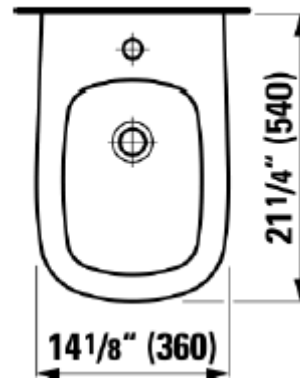

Modern Palomba Wall Mount Bidet

Style Number: 775088

Collection: Laufen

Origin: Switzerland

Description: Palomba Wall Mount Bidet w/ Single Hole for Horizontal Spray 14-1/8" x 21-1/4" x 16-7/8" in White Vitreous China

GENERAL FEATURES & SPECIFICATIONS

- Wall Mounted
- Includes Overflow
- 14-1/8" x 21-1/4" x 16-7/8"
- Single Hole for Horizontal Spray
- **Material: Vitreous China**
- **Finish: Glossy**
- **Color: White**