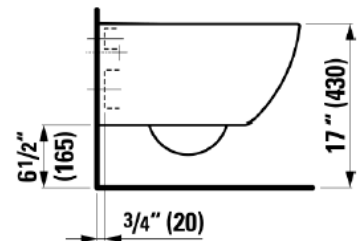

Modern Palomba Wall Mount Toilet

Style Number: 775087

Collection: Laufen

Origin: Switzerland

Description: Palomba Wall Mount Washdown Toilet w/ Horizontal Outlet 1.6/0.8GPF & Soft Close Seat w/ Cover 14-1/8" x 21-1/4" x 16-7/8"

GENERAL FEATURES & SPECIFICATIONS

- Wall Mounted
- Washdown
- Horizontal Outlet, Vario
- 14-1/8" x 21-1/4" x 16-7/8"
- Dual Flush 1.6/0.8 Gpf Flush Mechanism
- Seat With Cover
- With Soft Lowering System
- Removable For Easy Clean
- **Material: Vitreous China**
- **Finish: Glossy**
- **Color: White**