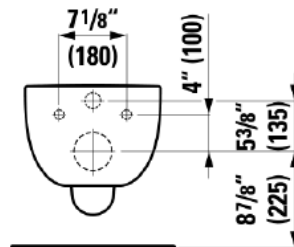

Modern Palomba Wall Mount Toilet

Style Number: 775087

Collection: Laufen

Origin: Switzerland

Description: Palomba Wall Mount Washdown Toilet w/ Horizontal Outlet 1.6/0.8GPF & Soft Close Seat w/ Cover 14-1/8" x 21-1/4" x 16-7/8"

GENERAL FEATURES & SPECIFICATIONS

- Wall Mounted
- Washdown
- Horizontal Outlet, Vario
- 14-1/8" x 21-1/4" x 16-7/8"
- Dual Flush 1.6/0.8 Gpf Flush Mechanism
- Seat With Cover
- With Soft Lowering System
- Removable For Easy Clean
- **Material: Vitreous China**
- **Finish: Glossy**
- **Color: White**