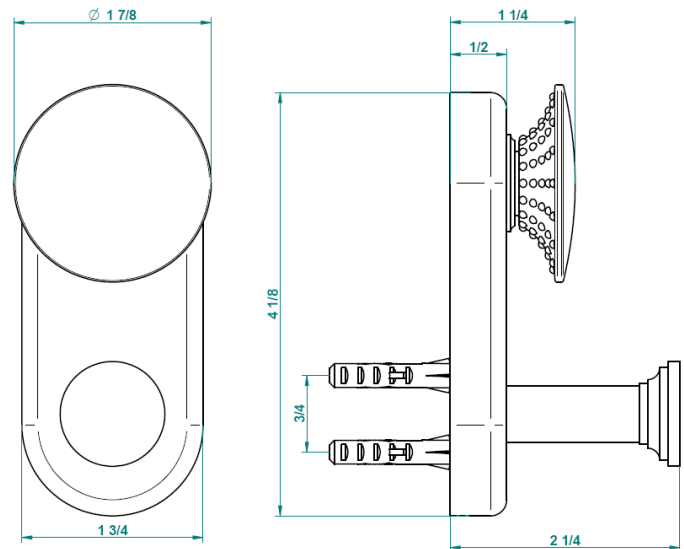

Modern Perle Wall Mount Robe Hook

Style Number: 773299

Collection: THG

Origin: France

Description: Perle Wall Mount Single Robe Hook 2-1/4" Projection & 4-1/8" Height in Polished Chrome

GENERAL FEATURES & SPECIFICATIONS

- Wall Mounted
- Single Hook
- 2-1/4" Projection
- 4-1/8" Height
- **Material: Brass**
- **Finishes: Polished Chrome, Stainless Steel, Brushed Stainless Steel, Polished Nickel, Matte Nickel, Matte Chrome, Satin Chrome, Light Coated Bronze, Black Nickel, Polished Gold, Satin Gold, Matte Gold, Silver Rhodium, Rose Gold, Soft Gold, Soft Matte Gold, Soft Satin Gold, Brown Bronze PVD, Matte Brown Bronze PVD, Polished Silver Antique, Matte Copper Antique, Nickel Antique, Brass PVD, Matte Brass PVD, Gold PVD, Matte Gold PVD, Nickel PVD, Matte Nickel PVD, Matte Blush PVD, Blush PVD, Graphite PVD, Matte Graphite PVD, Umber PVD, Matte Umber PVD**