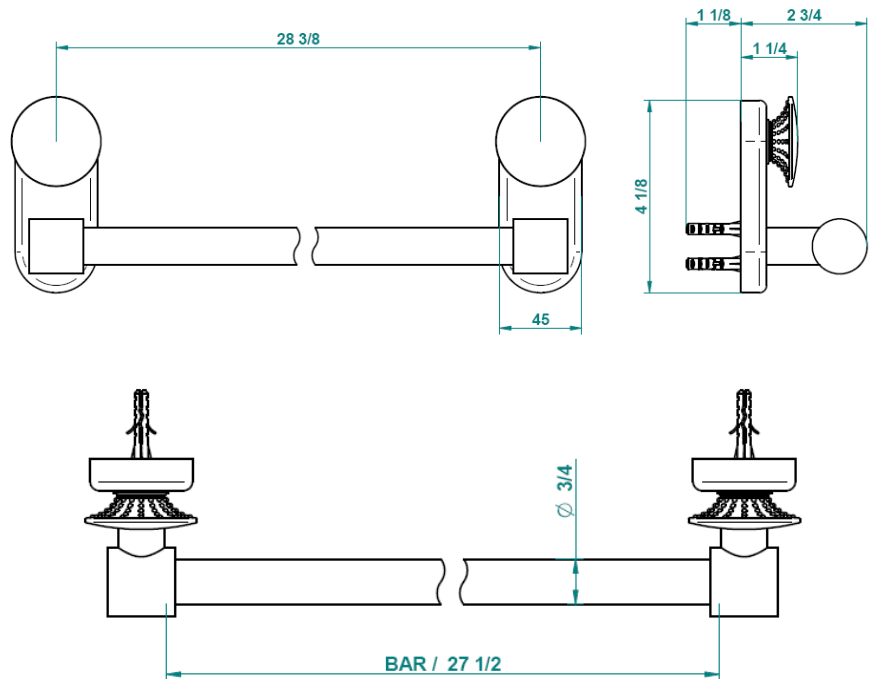

Modern Perle Wall Mount Towel Bar

Style Number: 773300

Collection: THG

Origin: France

Description: Perle Wall Mount Single Towel Bar 27-1/2" Long 2-3/4" Projection in Polished Chrome

GENERAL FEATURES & SPECIFICATIONS

- Wall Mounted
- Single Bar
- 2-3/4" Projection
- 27-1/2" Long
- **Material: Brass**
- **Finishes: Polished Chrome, Stainless Steel, Brushed Stainless Steel, Polished Nickel, Matte Nickel, Matte Chrome, Satin Chrome, Light Coated Bronze, Black Nickel, Polished Gold, Satin Gold, Matte Gold, Silver Rhodium, Rose Gold, Soft Gold, Soft Matte Gold, Soft Satin Gold, Brown Bronze PVD, Matte Brown Bronze PVD, Polished Silver Antique, Matte Copper Antique, Nickel Antique, Brass PVD, Matte Brass PVD, Gold PVD, Matte Gold PVD, Nickel PVD, Matte Nickel PVD, Matte Blush PVD, Blush PVD, Graphite PVD, Matte Graphite PVD, Umber PVD, Matte Umber PVD**

recommended drilling ø
 ø de perçage conseillé
 empfohlener abstand
 Ø de perforación aconsejado