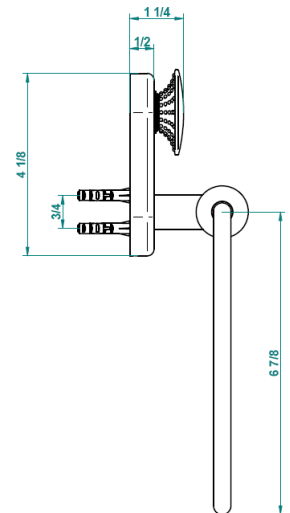

Modern Perle Wall Mount Towel Ring

Style Number: 773298

Collection: THG

Origin: France

Description: Perle Wall Mount Single Towel Ring 2-5/8" Projection & 7-1/8" Diameter in Polished Chrome

GENERAL FEATURES & SPECIFICATIONS

- Wall Mounted
- Single Ring
- 2-5/8" Projection
- 7-1/8" Diameter
- **Material: Brass**
- **Finishes: Polished Chrome, Stainless Steel, Brushed Stainless Steel, Polished Nickel, Matte Nickel, Matte Chrome, Satin Chrome, Light Coated Bronze, Black Nickel, Polished Gold, Satin Gold, Matte Gold, Silver Rhodium, Rose Gold, Soft Gold, Soft Matte Gold, Soft Satin Gold, Brown Bronze PVD, Matte Brown Bronze PVD, Polished Silver Antique, Matte Copper Antique, Nickel Antique, Brass PVD, Matte Brass PVD, Gold PVD, Matte Gold PVD, Nickel PVD, Matte Nickel PVD, Matte Blush PVD, Blush PVD, Graphite PVD, Matte Graphite PVD, Umber PVD, Matte Umber PVD**

recommended drilling ø

ø de perçage conseillé
empfohlener abstand
ø de perforación aconsejado