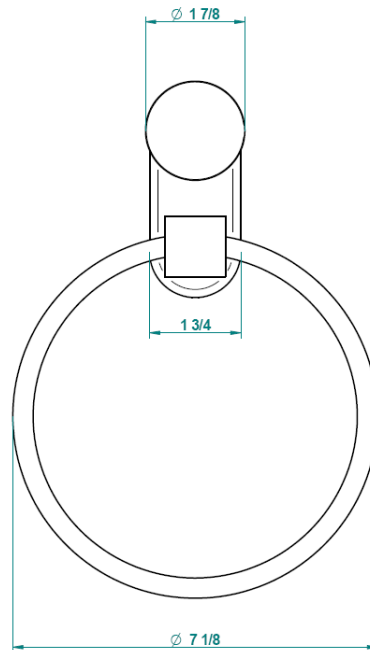

Modern Perle Wall Mount Towel Ring

Style Number: 773298

Collection: THG

Origin: France

Description: Perle Wall Mount Single Towel Ring 2-5/8" Projection & 7-1/8" Diameter in Polished Chrome

GENERAL FEATURES & SPECIFICATIONS

- Wall Mounted
- Single Ring
- 2-5/8" Projection
- 7-1/8" Diameter
- **Material: Brass**
- **Finishes: Polished Chrome, Stainless Steel, Brushed Stainless Steel, Polished Nickel, Matte Nickel, Matte Chrome, Satin Chrome, Light Coated Bronze, Black Nickel, Polished Gold, Satin Gold, Matte Gold, Silver Rhodium, Rose Gold, Soft Gold, Soft Matte Gold, Soft Satin Gold, Brown Bronze PVD, Matte Brown Bronze PVD, Polished Silver Antique, Matte Copper Antique, Nickel Antique, Brass PVD, Matte Brass PVD, Gold PVD, Matte Gold PVD, Nickel PVD, Matte Nickel PVD, Matte Blush PVD, Blush PVD, Graphite PVD, Matte Graphite PVD, Umber PVD, Matte Umber PVD**