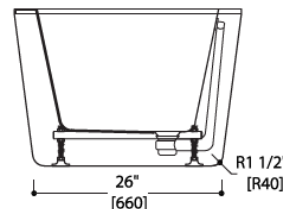

Modern Pisa Freestanding Oval Bathtub

Model: 814850

Collection: Blu Bathworks

Origin: Italy

Description: Pisa Acrylic Freestanding Oval Tub in White 70" x 31-1/2" x 22"

GENERAL FEATURES & SPECIFICATIONS

- Freestanding Acrylic Bathtub
- Streamlined, high profile one piece design
- 70" x 31-1/2" x 21-3/4"
- Includes integral slot overflow
- Includes matte white or gloss white waste
- Tailpiece not included
- 74 gallon capacity
- 61 degree interior slope
- Standard Finishes: Matte or Gloss White
- Material: Acrylic