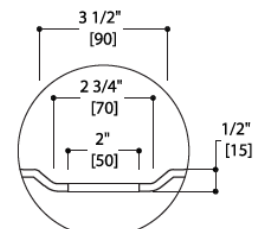

Modern Pisa Freestanding Oval Bathtub

Model: 814850

Collection: Blu Bathworks

Origin: Italy

Description: Pisa Acrylic Freestanding Oval Tub in White 70" x 31-1/2" x 22"

GENERAL FEATURES & SPECIFICATIONS

- Freestanding Acrylic Bathtub
- Streamlined, high profile one piece design
- 70" x 31-1/2" x 21-3/4"
- Includes integral slot overflow
- Includes matte white or gloss white waste
- Tailpiece not included
- 74 gallon capacity
- 61 degree interior slope
- Standard Finishes: Matte or Gloss White
- Material: Acrylic

Codes/Standards:

Meets or exceeds ANSI / ASME standard Z124.1.2 and CAN / CSA B 45 requirements
IAPMO / UPC / cUPC

We cannot guarantee the accuracy of this information. Dimensions are nominal – for guidance only and are not to be used for pre-installation.