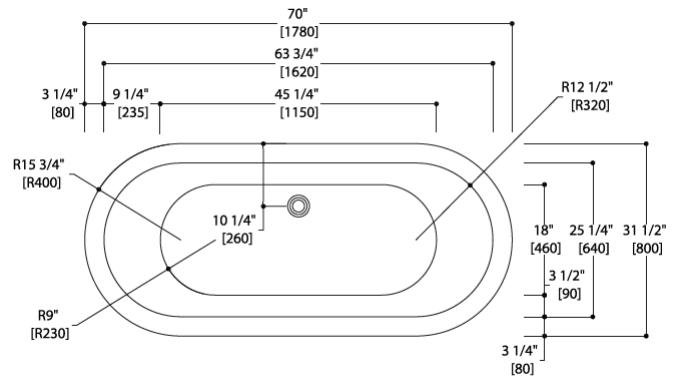

Modern Pisa Freestanding Oval Bathtub

Model: 814850

Collection: Blu Bathworks

Origin: Italy

Description: Pisa Acrylic Freestanding Oval Tub in White 70" x 31-1/2" x 22"

GENERAL FEATURES & SPECIFICATIONS

- Freestanding Acrylic Bathtub
- Streamlined, high profile one piece design
- 70" x 31-1/2" x 21-3/4"
- Includes integral slot overflow
- Includes matte white or gloss white waste
- Tailpiece not included
- 74 gallon capacity
- 61 degree interior slope
- Standard Finishes: Matte or Gloss White
- Material: Acrylic

Codes/Standards:

Meets or exceeds ANSI / ASME standard Z124.1.2 and CAN / CSA B 45 requirements
IAPMO / UPC / cUPC

We cannot guarantee the accuracy of this information. Dimensions are nominal – for guidance only and are not to be used for pre-installation.