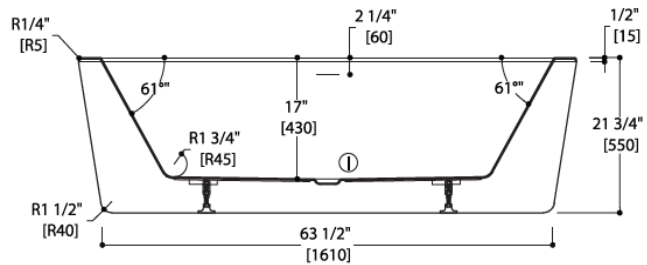

Modern Pisa Freestanding Oval Bathtub

Model: 814850

Collection: Blu Bathworks

Origin: Italy

Description: Pisa Acrylic Freestanding Oval Tub in White 70" x 31-1/2" x 22"

GENERAL FEATURES & SPECIFICATIONS

- Freestanding Acrylic Bathtub
- Streamlined, high profile one piece design
- 70" x 31-1/2" x 21-3/4"
- Includes integral slot overflow
- Includes matte white or gloss white waste
- Tailpiece not included
- 74 gallon capacity
- 61 degree interior slope
- Standard Finishes: Matte or Gloss White
- Material: Acrylic

Codes/Standards:

Meets or exceeds ANSI / ASME standard Z124.1.2 and CAN / CSA B 45 requirements
IAPMO / UPC / cUPC

We cannot guarantee the accuracy of this information. Dimensions are nominal – for guidance only and are not to be used for pre-installation.