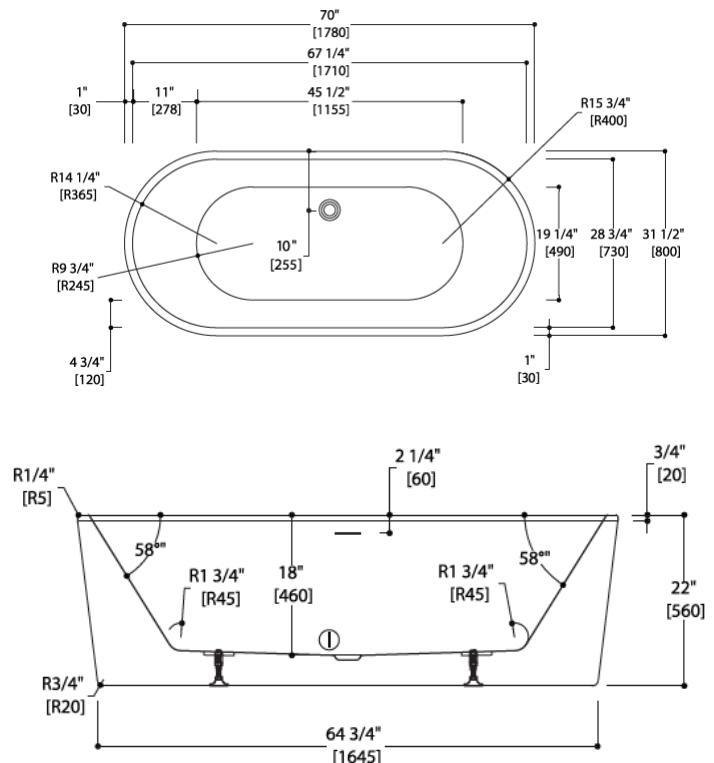

Modern Pisa Freestanding Oval Bathtub

Model: 814852

Collection: Blu Bathworks

Origin: Italy

Description: Pisa Acrylic Freestanding Oval Tub in White 70" x 31-1/2" x 22"

GENERAL FEATURES & SPECIFICATIONS

- Freestanding or Alcove Acrylic Bathtub
- Streamlined, high profile one piece design
- 70" x 31-1/2" x 22"
- Includes integral slot overflow
- Includes white matte waste
- Optional Brushed Nickel and Gloss White waste and overflow kits available.
- Tailpiece not included
- 82 gallon capacity
- 58 degree interior slope
- 2-1/4" to Overflow
- Standard Finishes: Matte or Gloss White
- Material: Acrylic

Codes/Standards:

Meets or exceeds ANSI / ASME standard Z124.1.2 and CAN / CSA B 45 requirements
IAPMO / UPC / cUPC

We cannot guarantee the accuracy of this information. Dimensions are nominal – for guidance only and are not to be used for pre-installation.