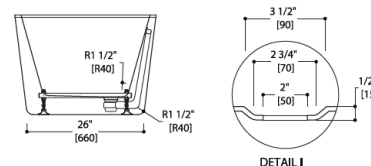

Modern Pisa Freestanding Oval Bathtub

Model: 814852

Collection: Blu Bathworks

Origin: Italy

Description: Pisa Acrylic Freestanding Oval Tub in White 70" x 31-1/2" x 22"

GENERAL FEATURES & SPECIFICATIONS

- Freestanding or Alcove Acrylic Bathtub
- Streamlined, high profile one piece design
- 70" x 31-1/2" x 22"
- Includes integral slot overflow
- Includes white matte waste
- Optional Brushed Nickel and Gloss White waste and overflow kits available.
- Tailpiece not included
- 82 gallon capacity
- 58 degree interior slope
- 2-1/4" to Overflow
- Standard Finishes: Matte or Gloss White
- Material: Acrylic

Codes/Standards:

Meets or exceeds ANSI / ASME standard Z124.1.2 and CAN / CSA B 45 requirements
IAPMO / UPC / cUPC

We cannot guarantee the accuracy of this information. Dimensions are nominal – for guidance only and are not to be used for pre-installation.