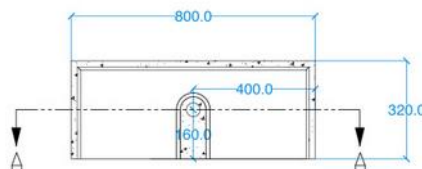

Modern Pitch Wall Mount or Surface Mount Basin

Model: 826122

Collection: Kast

Origin: UK

Description: Concrete Wall Mount or Surface Mount Basin in Mineral
31.5" x 12.6" x 3.94"

GENERAL FEATURES & SPECIFICATIONS

- Concrete Basin
- Wall or surface mount
- Front edge thickness: 1.57"
- Dimensions: 31.5"L x 12.6"W x 3.94"H
- For use with wall mounted tap
- Available with or without brackets
- Material: Concrete
- Finishes available: White, Ash, Ivory, Fossil, Stone, Zinc, Iron, Black, Peach, Blush, Ember, Brick, Wheat, Oyster, Sandcastle, Golden, Sage, Mint, Green, Forest, Heather, Dove, Duck Egg, Teal, Mineral, Steel, Blue, Storm

Front View

Side View

Underside View

Section A-A