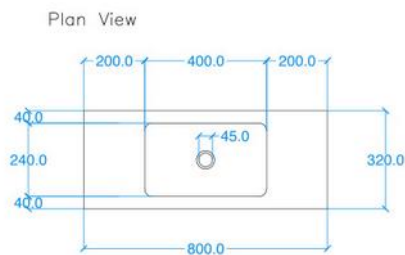

Modern Pitch Wall Mount or Surface Mount Basin

Model: 826122

Collection: Kast

Origin: UK

Description: Concrete Wall Mount or Surface Mount Basin in Mineral
31.5" x 12.6" x 3.94"

GENERAL FEATURES & SPECIFICATIONS

- Concrete Basin
- Wall or surface mount
- Front edge thickness: 1.57"
- Dimensions: 31.5"L x 12.6"W x 3.94"H
- For use with wall mounted tap
- Available with or without brackets
- Material: Concrete
- Finishes available: White, Ash, Ivory, Fossil, Stone, Zinc, Iron, Black, Peach, Blush, Ember, Brick, Wheat, Oyster, Sandcastle, Golden, Sage, Mint, Green, Forest, Heather, Dove, Duck Egg, Teal, Mineral, Steel, Blue, Storm

Front View

Side View

Underside View

Section A-A