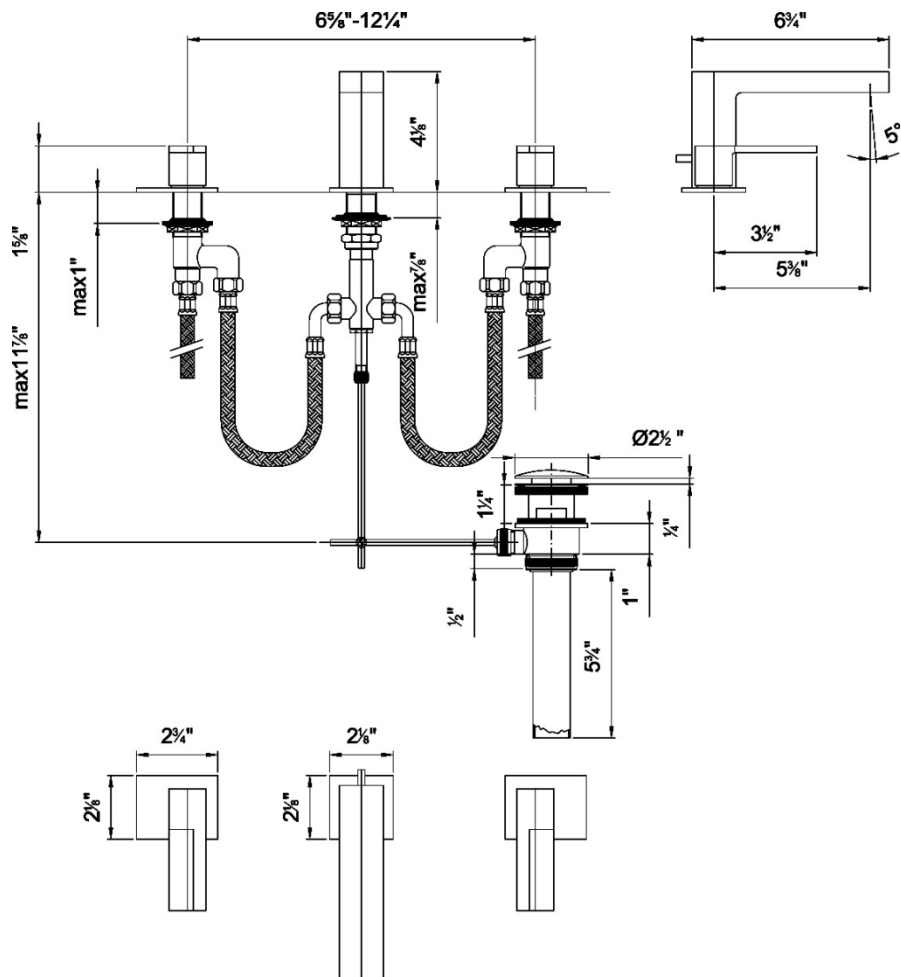

Modern Plano Deck Mount Faucet

Style Number: 770839

Collection: Fantini

Origin: Italy

Description: Plano Deck Mount Three Hole Washbasin Mixer w/ 5-3/8" Spout Projection, 1-1/4" Pop-up Drain, 1/2" Flexible Supply Lines, & (2) Handles in Chrome

GENERAL FEATURES & SPECIFICATIONS

- Deck Mounted
- Three Hole
- 5-3/8" Spout Projection
- Flow Restricted to 1.5gpm
- Pop-up Drain, 1-1/4"
- 1/2" Flexible Supply Lines
- Ceramic Compression Cartridges, 1/4Turn
- Right & Left Handles Included
- **Material: Brass**
- **Finishes: Chrome**