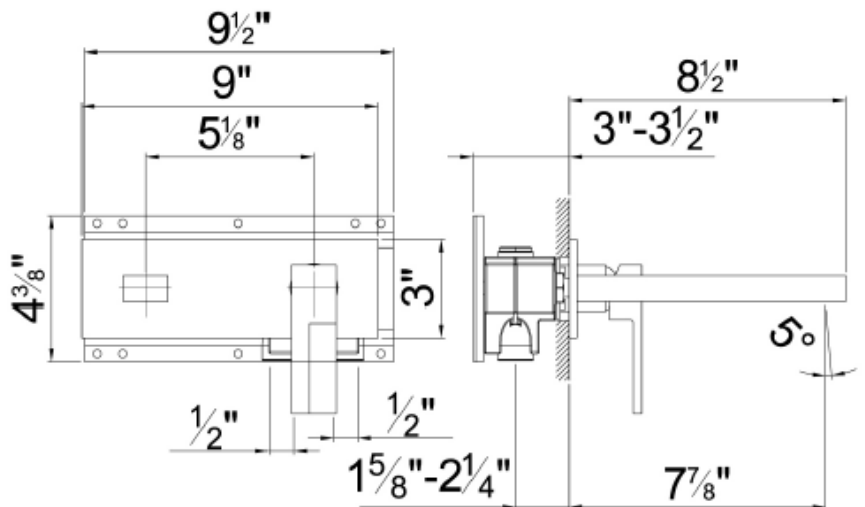

Modern Plano Wall Mount Faucet

Style Number: 770842

Collection: Fantini

Origin: Italy

Description: Plano Wall Mount Single Control Washbasin Mixer 7-7/8" Spout Projection, Horizontal Mount w/ Spout to the Left, Rough Valve & Handle in Chrome

GENERAL FEATURES & SPECIFICATIONS

- Wall Mounted
- Single Control
- 7-7/8" Spout Projection
- Flow Restricted to 1.5gpm
- Horizontal Mount
- Spout to the Left
- Ceramic Disc Cartridge
- Handle Included
- Rough Valve Included
- **Material: Brass**
- **Finishes: Chrome**