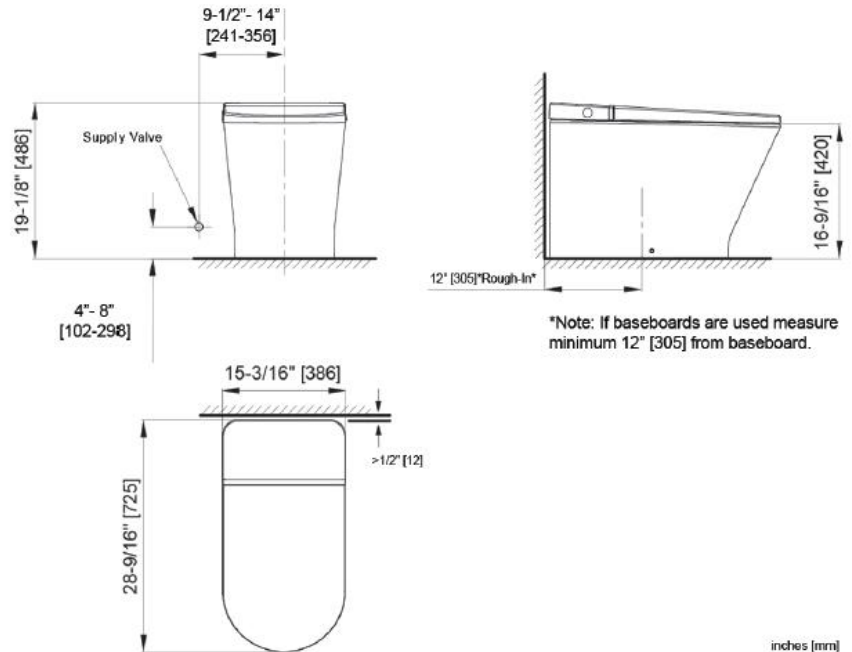

#### GENERAL FEATURES & SPECIFICATIONS

- One Piece, High Efficiency 1.28gpf Single Flush
- 12" Rough-in
- Tankless Technology
- Elongated Bowl
- Manually Activated flush
- ADA Height Bowl
- 28-9/16L X 15-3/16W X 19-1/8H
- Integrated Seat
- Material: Vitreous China/Antibacterial Glaze
- Finish: White & Chrome Trim

#### Standards:

ASME A112.19.2-2013/CSA B45.1-13, ASSE 1002, MAP Rating Highly Recommended Flush Performance, HET

We cannot guarantee the accuracy of this information. Dimensions are nominal – for guidance only and are not to be used for pre-installation.