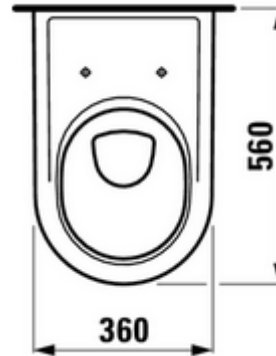

Modern Pro Wall Mount Toilet

Style Number: 773513

Collection: Laufen

Origin: Switzerland

**Description: Pro Wall Mount Washdown Toilet w/ Soft Close Seat & Cover
1.6/.08gpf in White Vitreous China 22" x 15-3/4" x 14-1/4"**

GENERAL FEATURES & SPECIFICATIONS

- Wall Mounted
- Washdown
- Horizontal Outlet
- 1.6/.08gpf
- 22" x 15-3/4" x 14-1/4"
- Weight: 37.7 lbs.
- **Material: Vitreous China**
- **Finish: Glossy**
- **Color: White**