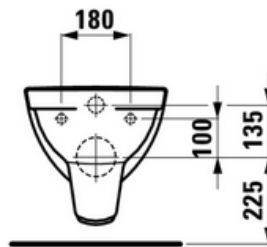

Modern Pro Wall Mount Toilet

Style Number: 773513

Collection: Laufen

Origin: Switzerland

**Description: Pro Wall Mount Washdown Toilet w/ Soft Close Seat & Cover
1.6/.08gpf in White Vitreous China 22" x 15-3/4" x 14-1/4"**

GENERAL FEATURES & SPECIFICATIONS

- Wall Mounted
- Washdown
- Horizontal Outlet
- 1.6/.08gpf
- 22" x 15-3/4" x 14-1/4"
- Weight: 37.7 lbs.
- **Material: Vitreous China**
- **Finish: Glossy**
- **Color: White**