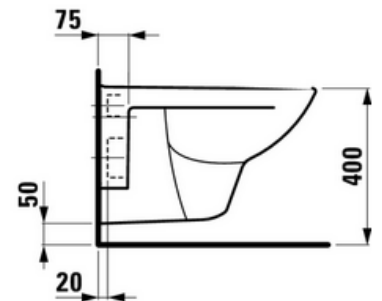

Modern Pro Wall Mount Toilet

Style Number: 773513

Collection: Laufen

Origin: Switzerland

**Description: Pro Wall Mount Washdown Toilet w/ Soft Close Seat & Cover
1.6/.08gpf in White Vitreous China 22" x 15-3/4" x 14-1/4"**

GENERAL FEATURES & SPECIFICATIONS

- Wall Mounted
- Washdown
- Horizontal Outlet
- 1.6/.08gpf
- 22" x 15-3/4" x 14-1/4"
- Weight: 37.7 lbs.
- **Material: Vitreous China**
- **Finish: Glossy**
- **Color: White**