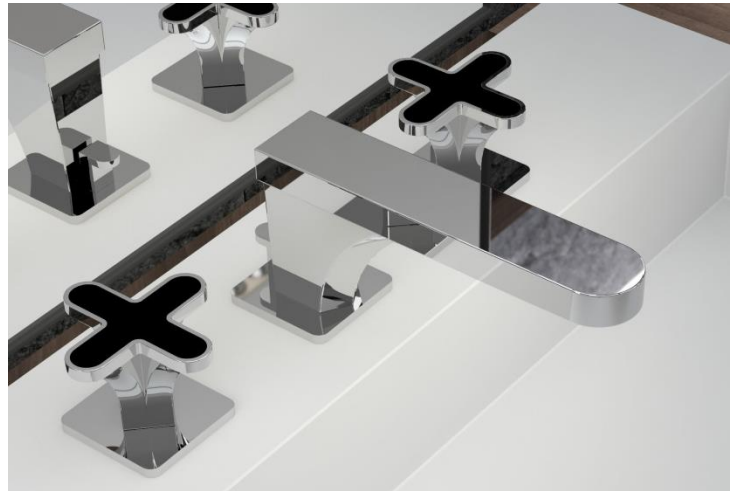

Modern Profil Deck Mount Faucet

Style Number: 773388

Collection: THG

Origin: France

Description: Profil Deck Mount Faucet Set Widespread w/ Black Onyx Cross Handles, 5-7/8" Spout Projection & Drain in Polished Chrome

GENERAL FEATURES & SPECIFICATIONS

- Deck Mounted
- Widespread
- 5-7/8" Spout Projection
- Includes Drain
- Black Onyx Cross Handles
- 2.2gpm
- **Material: Brass**
- **Finishes: Polished Chrome, Stainless Steel, Brushed Stainless Steel, Polished Nickel, Matte Nickel, Matte Chrome, Satin Chrome, Light Coated Bronze, Black Nickel, Polished Gold, Satin Gold, Matte Gold, Silver Rhodium, Rose Gold, Soft Gold, Soft Matte Gold, Soft Satin Gold, Brown Bronze PVD, Matte Brown Bronze PVD, Polished Silver Antique, Matte Copper Antique, Nickel Antique, Brass PVD, Matte Brass PVD, Gold PVD, Matte Gold PVD, Nickel PVD, Matte Nickel PVD, Matte Blush PVD, Blush PVD, Graphite PVD, Matte Graphite PVD, Umber PVD, Matte Umber PVD**