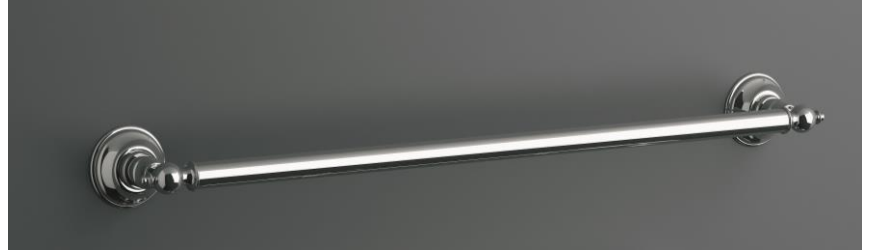

Traditional Revere Wall Mount Towel Bar

Style Number: 729108

Collection: Franz Viegener

Origin: Germany

Description: Revere Wall Mount 24" Towel Bar 3-1/4" Projection in Polished Chrome

GENERAL FEATURES & SPECIFICATIONS

- Wall Mounted
- 24" Long
- 3-1/4" Projection
- **Material: Brass**
- **Finish: Polished Chrome, Brushed Nickel, Polished Nickel, Polished Gold, Rose Gold, Brushed Gold, Satin Black PVD, or Unlacquered Polished Brass**