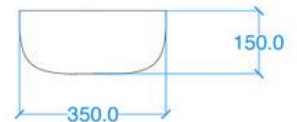

Modern Rho Countertop Basin

Model: 804147

Collection: Kast

Origin: UK

Description: Concrete Countertop Basin in White 23.62" x 13.78" x 5.91"

GENERAL FEATURES & SPECIFICATIONS

- Concrete Basin
- Surface mount
- Front edge thickness: .31"
- Dimensions: 23.62"L x 13.78"W x 5.91"H
- For use with wall mounted tap
- Material: Concrete
- Finishes available: White, Ash, Ivory, Fossil, Stone, Zinc, Iron, Black, Peach, Blush, Ember, Brick, Wheat, Oyster, Sandcastle, Golden, Sage, Mint, Green, Forest, Heather, Dove, Duck Egg, Teal, Mineral, Steel, Blue, Storm

Plan View

Front View

Side View

Section B-B