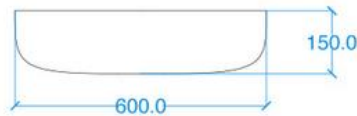

Modern Rho Countertop Basin

Model: 804147

Collection: Kast

Origin: UK

Description: Concrete Countertop Basin in White 23.62" x 13.78" x 5.91"

GENERAL FEATURES & SPECIFICATIONS

- Concrete Basin
- Surface mount
- Front edge thickness: .31"
- Dimensions: 23.62"L x 13.78"W x 5.91"H
- For use with wall mounted tap
- Material: Concrete
- Finishes available: White, Ash, Ivory, Fossil, Stone, Zinc, Iron, Black, Peach, Blush, Ember, Brick, Wheat, Oyster, Sandcastle, Golden, Sage, Mint, Green, Forest, Heather, Dove, Duck Egg, Teal, Mineral, Steel, Blue, Storm

Plan View

Front View

Side View

Section B-B