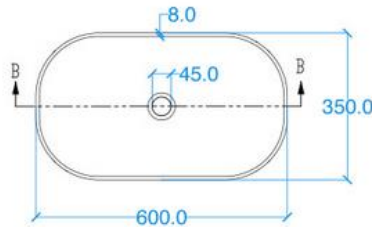

Modern Rho Countertop Basin

Model: 804147

Collection: Kast

Origin: UK

Description: Concrete Countertop Basin in White 23.62" x 13.78" x 5.91"

GENERAL FEATURES & SPECIFICATIONS

- Concrete Basin
- Surface mount
- Front edge thickness: .31"
- Dimensions: 23.62"L x 13.78"W x 5.91"H
- For use with wall mounted tap
- Material: Concrete
- Finishes available: White, Ash, Ivory, Fossil, Stone, Zinc, Iron, Black, Peach, Blush, Ember, Brick, Wheat, Oyster, Sandcastle, Golden, Sage, Mint, Green, Forest, Heather, Dove, Duck Egg, Teal, Mineral, Steel, Blue, Storm

Plan View

Front View

Side View

Section B-B