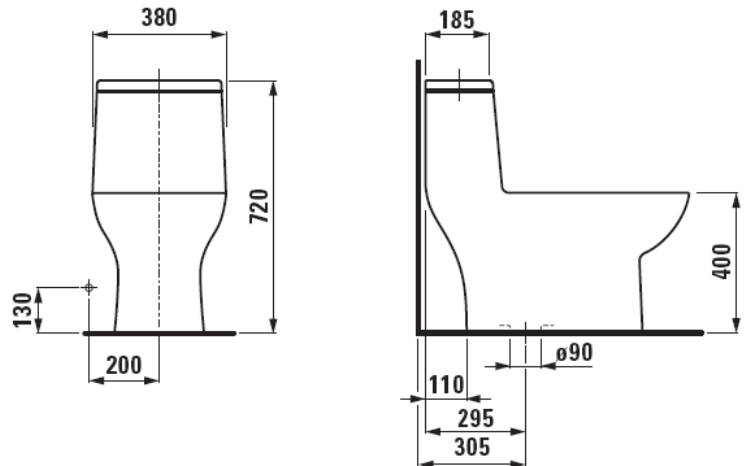

Modern Savoy Floorstanding Toilet

Style Number: 673911

Collection: Laufen

Origin: Switzerland

Description: Savoy Floorstanding One Piece Toilet w/ Dual Flush 1.6/0.8gpf, 12in Rough-in, Fully Glazed Ceramic Trapway, Chrome Push Button Flush & Elongated Soft Close Seat

GENERAL FEATURES & SPECIFICATIONS

- Floorstanding
- One Piece
- Dual Flush, 1.6/0.8gpf
- Closed Water Rim
- 12in Rough-in
- Fully Glazed Ceramic Trapway
- Chrome Push Button
- Elongated Soft Close Seat
- 29.55 x 14.97 x 28.37 inches
- **Material: Vitreous China**
- **Finish: Glossy**
- **Color: White**