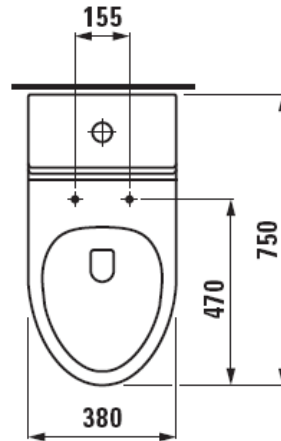

Modern Savoy Floorstanding Toilet

Style Number: 673911

Collection: Laufen

Origin: Switzerland

Description: Savoy Floorstanding One Piece Toilet w/ Dual Flush 1.6/0.8gpf, 12in Rough-in, Fully Glazed Ceramic Trapway, Chrome Push Button Flush & Elongated Soft Close Seat

GENERAL FEATURES & SPECIFICATIONS

- Floorstanding
- One Piece
- Dual Flush, 1.6/0.8gpf
- Closed Water Rim
- 12in Rough-in
- Fully Glazed Ceramic Trapway
- Chrome Push Button
- Elongated Soft Close Seat
- 29.55 x 14.97 x 28.37 inches
- **Material: Vitreous China**
- **Finish: Glossy**
- **Color: White**