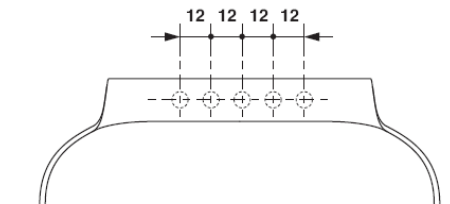

Modern Scoop Freestanding Bathtub

Style Number: 619798

Collection: Falper

Origin: Italy

Description: Scoop Freestanding Bathtub w/ Pressure Plug & Overflow in Cristalplant Biobased Soft Touch Black 169L x 94W x 55H cm

GENERAL FEATURES & SPECIFICATIONS

- Freestanding
- Pressure Plug Included
- Overflow Included
- Can be Positioned Next to the Wall
- Optional Openings for Taps & Side Covers Available
- 169L x 94W x 55H cm
- **Material: Cristalplant Biobased**
- **Finish: Matte or Soft Touch**
- **Colors: White, Exclusive Grey, Black, Iron, Mink, Cedar, Powder, Agave Green, or Corten Metallic Paint**

Fori Ø 35 mm
Holes Ø 35 mm

Schema posizionamento fori per rubinetteria
Position plan for tap holes