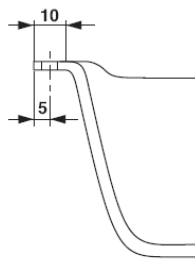

Modern Scoop Freestanding Bathtub

Style Number: 619798

Collection: Falper

Origin: Italy

Description: Scoop Freestanding Bathtub w/ Pressure Plug & Overflow in Cristalplant Biobased Soft Touch Black 169L x 94W x 55H cm

GENERAL FEATURES & SPECIFICATIONS

- Freestanding
- Pressure Plug Included
- Overflow Included
- Can be Positioned Next to the Wall
- Optional Openings for Taps & Side Covers Available
- 169L x 94W x 55H cm
- **Material: Cristalplant Biobased**
- **Finish: Matte or Soft Touch**
- **Colors: White, Exclusive Grey, Black, Iron, Mink, Cedar, Powder, Agave Green, or Corten Metallic Paint**

Fori Ø 35 mm
Holes Ø 35 mm

Schema posizionamento fori per rubinetteria
Position plan for tap holes