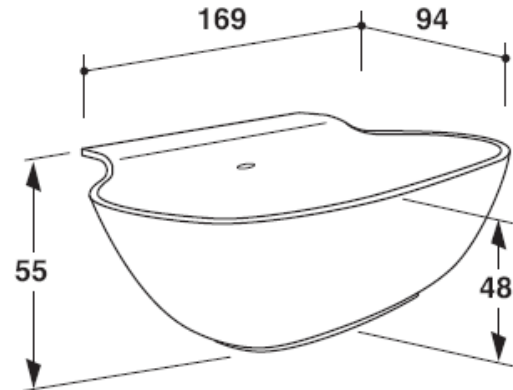

Modern Scoop Freestanding Bathtub

Style Number: 619798

Collection: Falper

Origin: Italy

Description: Scoop Freestanding Bathtub w/ Pressure Plug & Overflow in Cristalplant Biobased Soft Touch Black 169L x 94W x 55H cm

GENERAL FEATURES & SPECIFICATIONS

- Freestanding
- Pressure Plug Included
- Overflow Included
- Can be Positioned Next to the Wall
- Optional Openings for Taps & Side Covers Available
- 169L x 94W x 55H cm
- **Material: Cristalplant Biobased**
- **Finish: Matte or Soft Touch**
- **Colors: White, Exclusive Grey, Black, Iron, Mink, Cedar, Powder, Agave Green, or Corten Metallic Paint**

Fori Ø 35 mm
Holes Ø 35 mm

Schema posizionamento fori per rubinetteria
Position plan for tap holes