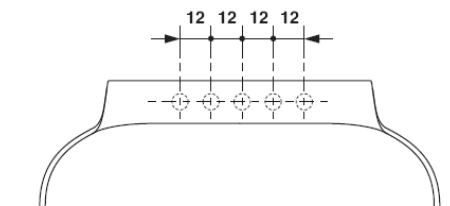

Modern Scoop Freestanding Bathtub

Style Number: 774154

Collection: Falper

Origin: Italy

Description: Scoop Freestanding Bathtub w/ Pressure Plug & Overflow in Cristalplant Biobased Matte White 169L x 94W x 55H cm

GENERAL FEATURES & SPECIFICATIONS

- Freestanding
- Pressure Plug Included
- Overflow Included
- Can be Positioned Next to the Wall
- Optional Openings for Taps & Side Covers Available
- 169L x 94W x 55H cm
- **Material: Cristalplant Biobased**
- **Finish: Matte, Soft Touch, or Cement**
- **Colors: White, Powder Blue, Black, Mud, Grey, Copper, Avocado Green, Mink, or Corten Metallic Paint**

Fori Ø 35 mm
Holes Ø 35 mm

Schema posizionamento fori per rubinetteria
Position plan for tap holes