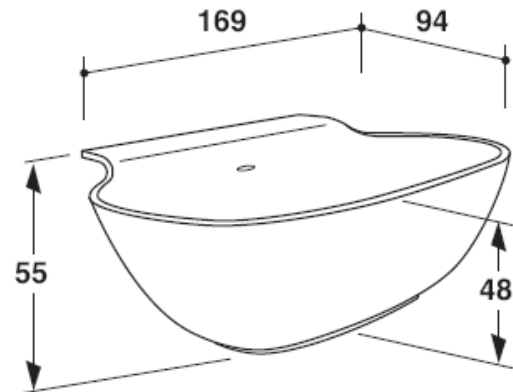

Modern Scoop Freestanding Bathtub

Style Number: 774154

Collection: Falper

Origin: Italy

Description: Scoop Freestanding Bathtub w/ Pressure Plug & Overflow in Cristalplant Biobased Matte White 169L x 94W x 55H cm

GENERAL FEATURES & SPECIFICATIONS

- Freestanding
- Pressure Plug Included
- Overflow Included
- Can be Positioned Next to the Wall
- Optional Openings for Taps & Side Covers Available
- 169L x 94W x 55H cm
- **Material: Cristalplant Biobased**
- **Finish: Matte, Soft Touch, or Cement**
- **Colors: White, Powder Blue, Black, Mud, Grey, Copper, Avocado Green, Mink, or Corten Metallic Paint**

Fori Ø 35 mm
Holes Ø 35 mm

Schema posizionamento fori per rubinetteria
Position plan for tap holes