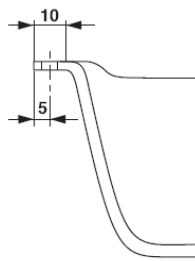

Modern Scoop Freestanding Bathtub

Style Number: 774154

Collection: Falper

Origin: Italy

Description: Scoop Freestanding Bathtub w/ Pressure Plug & Overflow in Cristalplant Biobased Matte White 169L x 94W x 55H cm

GENERAL FEATURES & SPECIFICATIONS

- Freestanding
- Pressure Plug Included
- Overflow Included
- Can be Positioned Next to the Wall
- Optional Openings for Taps & Side Covers Available
- 169L x 94W x 55H cm
- **Material: Cristalplant Biobased**
- **Finish: Matte, Soft Touch, or Cement**
- **Colors: White, Powder Blue, Black, Mud, Grey, Copper, Avocado Green, Mink, or Corten Metallic Paint**

Fori Ø 35 mm
Holes Ø 35 mm

Schema posizionamento fori per rubinetteria
Position plan for tap holes