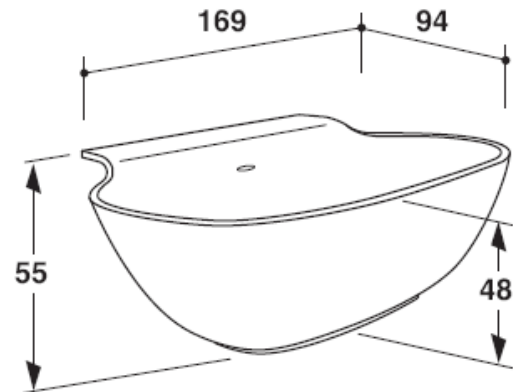

### Modern Scoop Freestanding Bathtub

**Style Number:** 7474155

**Collection:** Falper

**Origin:** Italy

**Description:** Scoop Freestanding Bathtub w/ Pressure Plug & Overflow in Cristalplant Biobased Soft Touch Mink 169L x 94W x 55H cm

#### GENERAL FEATURES & SPECIFICATIONS

- Freestanding
- Pressure Plug Included
- Overflow Included
- Can be Positioned Next to the Wall
- Optional Openings for Taps & Side Covers Available
- 169L x 94W x 55H cm
- **Material:** Cristalplant Biobased
- **Finish:** Matte, Soft Touch, or Cement
- **Colors:** White, Exclusive Grey, Black, Iron, Mink, Cedar, Powder, Agave Green, or Corten

Fori Ø 35 mm  
Holes Ø 35 mm

Schema posizionamento fori per rubinetteria  
Position plan for tap holes