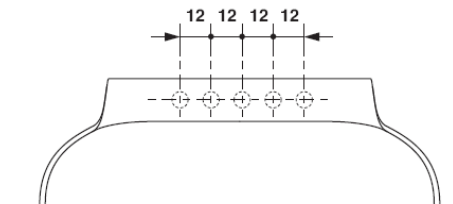

### Modern Scoop Freestanding Bathtub

**Style Number:** 7474155

**Collection:** Falper

**Origin:** Italy

**Description:** Scoop Freestanding Bathtub w/ Pressure Plug & Overflow in Cristalplant Biobased Soft Touch Mink 169L x 94W x 55H cm

#### GENERAL FEATURES & SPECIFICATIONS

- Freestanding
- Pressure Plug Included
- Overflow Included
- Can be Positioned Next to the Wall
- Optional Openings for Taps & Side Covers Available
- 169L x 94W x 55H cm
- **Material:** Cristalplant Biobased
- **Finish:** Matte, Soft Touch, or Cement
- **Colors:** White, Exclusive Grey, Black, Iron, Mink, Cedar, Powder, Agave Green, or Corten

Fori Ø 35 mm  
Holes Ø 35 mm

Schema posizionamento fori per rubinetteria  
Position plan for tap holes