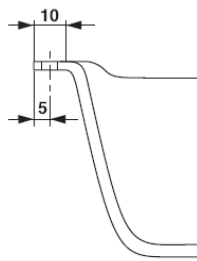

### Modern Scoop Freestanding Bathtub

**Style Number:** 7474155

**Collection:** Falper

**Origin:** Italy

**Description:** Scoop Freestanding Bathtub w/ Pressure Plug & Overflow in Cristalplant Biobased Soft Touch Mink 169L x 94W x 55H cm

#### GENERAL FEATURES & SPECIFICATIONS

- Freestanding
- Pressure Plug Included
- Overflow Included
- Can be Positioned Next to the Wall
- Optional Openings for Taps & Side Covers Available
- 169L x 94W x 55H cm
- **Material:** Cristalplant Biobased
- **Finish:** Matte, Soft Touch, or Cement
- **Colors:** White, Exclusive Grey, Black, Iron, Mink, Cedar, Powder, Agave Green, or Corten

Fori Ø 35 mm  
Holes Ø 35 mm

Schema posizionamento fori per rubinetteria  
Position plan for tap holes