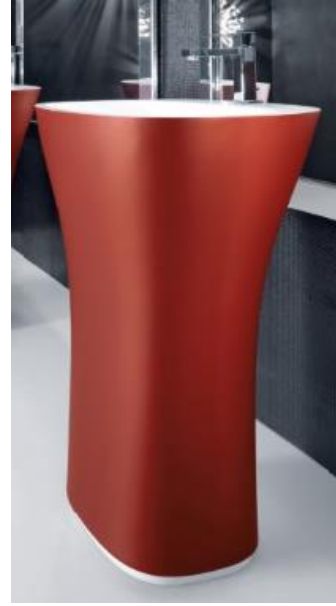

### Modern Scoop Freestanding Washbasin

Style Number: 774157

Collection: Falper

Origin: Italy

Description: Scoop Freestanding Washbasin w/ Floor Waste Pipe & One Tap Hole Included in Cristalplant Biobased Soft Touch Copper 66L x 49W x 87H cm

#### GENERAL FEATURES & SPECIFICATIONS

- Freestanding
- Floor Waste Pipe
- Push Waste Up & Down
- With Tap Hole
- 66L x 49W x 87H cm
- **Material: Cristalplant Biobased**
- **Finish: Matte, Soft Touch, or Cement**
- **Colors: White, Pavillon Grey, Rain, London Grey, Exclusive Grey, Graphite, Black, Hemp, Sand, Clay, Ottawa Beaver, Argilla, Iron, Green Commodore, Mud, Mink, Blue Powder, Aviation, Fes Blue, Cedar, Powder, Agave Green, or Bromo Grey**