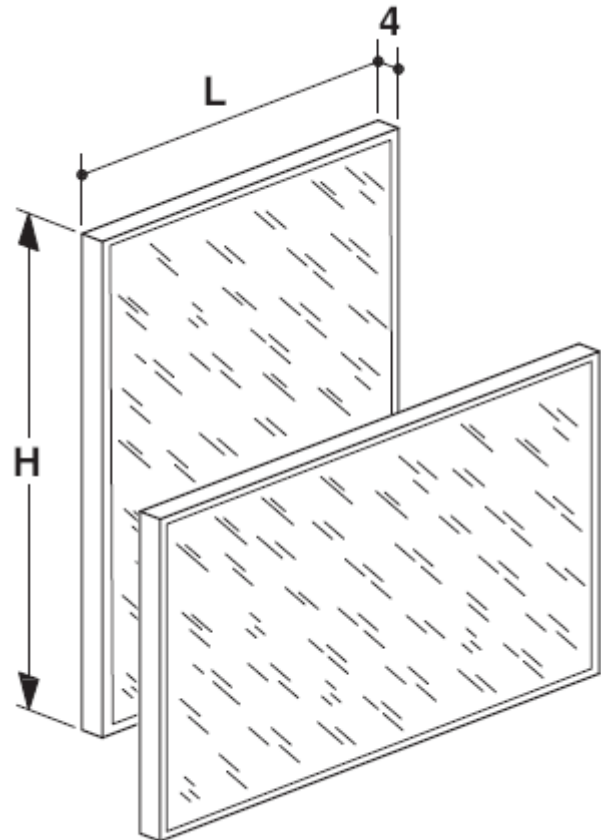

Modern Scoop Wall Mount Mirror

Style Number: 771790

Collection: Falper

Origin: Italy

Description: Scoop Wall Mount Mirror with Cristalplant Frame in White 160H x 80L x 4W cm

GENERAL FEATURES & SPECIFICATIONS

- Wall Mounted
- With Frame
- 160L x 80H x 4W cm
- Variety of Sizes Available
- **Material:** Cristalplant & Mirrored Glass
- **Finishes:** Matte or Soft Touch
- **Colors:** Matte White, Exclusive Grey, Black, Iron, Mink, Cedar, Powder Warm, or Agave Green