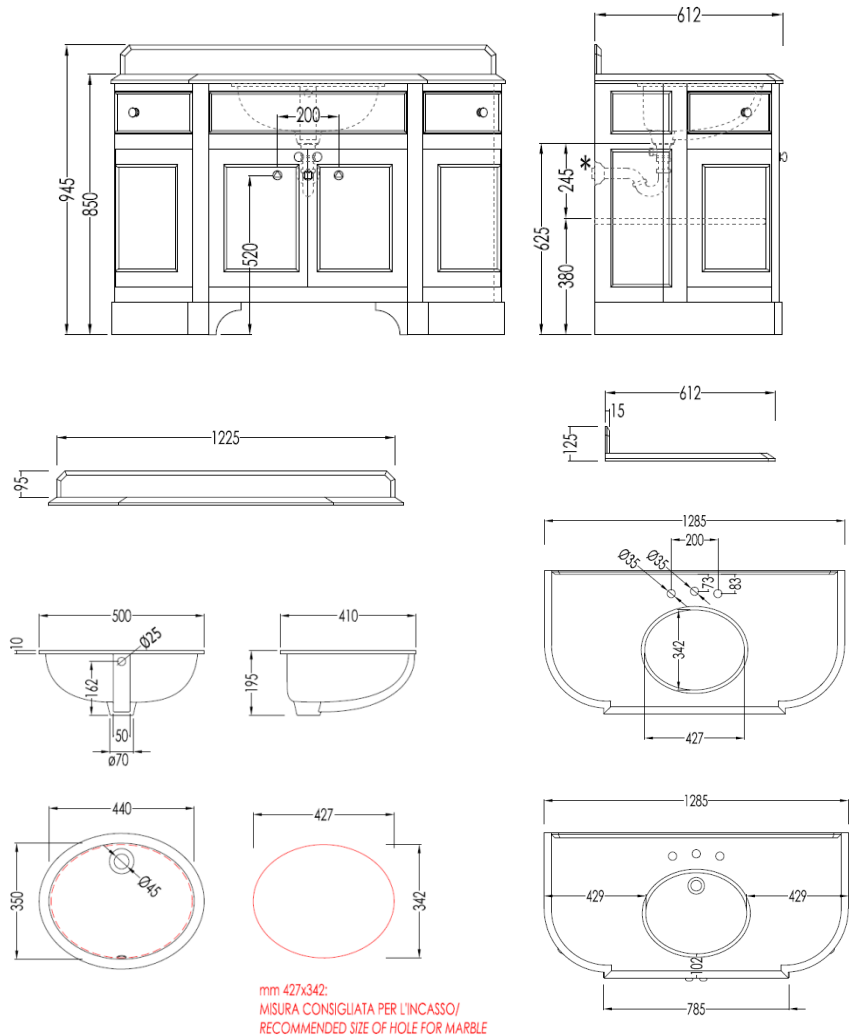

### Traditional Season Floor Mount Vanity Unit

Style Number: 770402

Collection: Devon & Devon

Origin: Italy

Description: Season Floor Mount Vanity Unit in Off White Semi Gloss Lacquered Wood w/ 3-Hole Single Bowl Top in White Afyon Marble and Oval Undercounter Basin in Ceramic White 50.59"W x 24.09"D x 33.46"H (37.40"H w/ Backsplash)

#### GENERAL FEATURES & SPECIFICATIONS

- Floor Mounted
- Top w/ Three Tap Holes
- Oval Under Counter Basin
- With Overflow
- 50.59"W x 24.09"D x 33.46"H (37.40"H Incl BS)
- Material: Lacquered Wood, Marble, and Ceramic
- Finish: Semi Gloss
- Vanity Colors: Dark Grey, Off White, Warm Grey
- Top Colors: White Carrara, Black Marquinha, Botticino Fiorito, or White Afyon
- Sink Colors: White