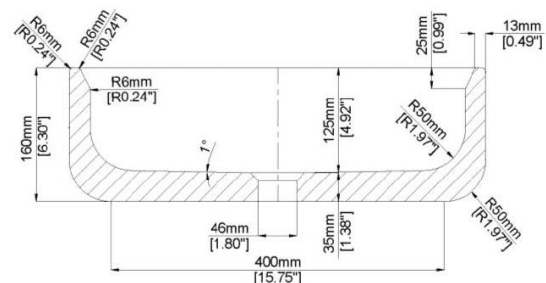

Modern Shadow Countertop Basin

Model: 837925

Collection: Claybrook

Origin: UK

Description: Shadow Countertop Basin in Carved Marble Silver Ebru
19.69"L x 19.69"W x 6.3"H

GENERAL FEATURES & SPECIFICATIONS

- Countertop Basin
- Marble without Overflow
- 19.69"L x 19.69"W x 6.3"H
- Weight: 99lbs/ 45kg
- Weight with Water: 154lbs/ 70kg
- Capacity: 6.6 US gal/ 25L
- Pop Up Waste Ordered Separately