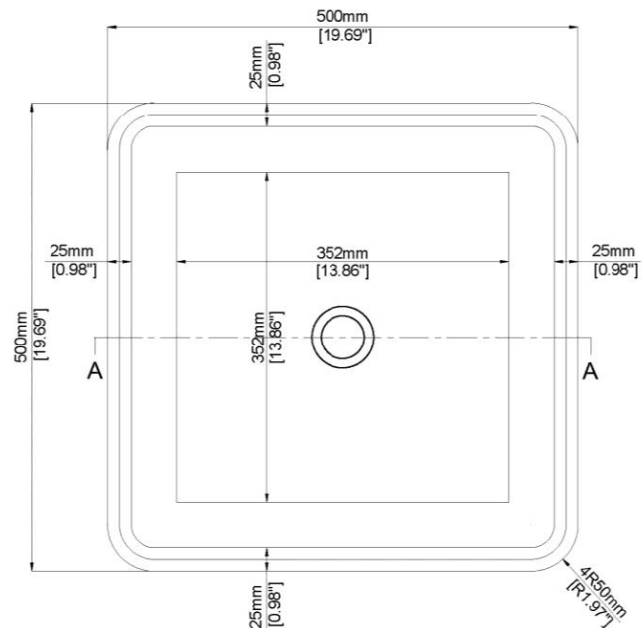

Modern Shadow Countertop Basin

Model: 837925

Collection: Claybrook

Origin: UK

Description: Shadow Countertop Basin in Carved Marble Silver Ebru
19.69"L x 19.69"W x 6.3"H

GENERAL FEATURES & SPECIFICATIONS

- Countertop Basin
- Marble without Overflow
- 19.69"L x 19.69"W x 6.3"H
- Weight: 99lbs/ 45kg
- Weight with Water: 154lbs/ 70kg
- Capacity: 6.6 US gal/ 25L
- Pop Up Waste Ordered Separately

SECTION A-A