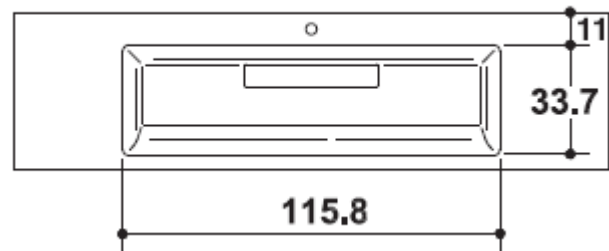

Modern Shape Evo Wall Mount Vanity Unit

Style Number: 774159

Collection: Falper

Origin: Italy

Description: Shape Evo Wall Mount Vanity Unit w/ 3-Drawer Base w/ Grooved Handle & Front in Ebony Wood & Integrated Single Centered Basin Top in Cristalplant White w/ 2-Tap Holes 183L x 48W x 33H cm

GENERAL FEATURES & SPECIFICATIONS

- Wall Mounted
- Three Drawer Base
- With Handle
- Single Basin Top Centered
- With or Without Tap Holes
- 183L x 48W x 33H cm
- **Material:** Cristalplant & Wood
- **Colors:** Oak, Bleached Oak, Solid Skin Oak, Grey Canaletto, Natural Walnut, Canaletto Walnut, Walnut Burned, Walnut Brown, Grey Oak, Wenge