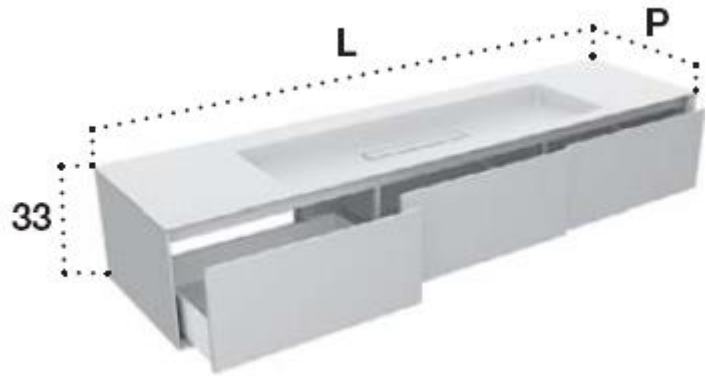

Modern Shape Evo Wall Mount Vanity Unit

Style Number: 774159

Collection: Falper

Origin: Italy

Description: Shape Evo Wall Mount Vanity Unit w/ 3-Drawer Base w/ Grooved Handle & Front in Ebony Wood & Integrated Single Centered Basin Top in Cristalplant White w/ 2-Tap Holes 183L x 48W x 33H cm

GENERAL FEATURES & SPECIFICATIONS

- Wall Mounted
- Three Drawer Base
- With Handle
- Single Basin Top Centered
- With or Without Tap Holes
- 183L x 48W x 33H cm
- **Material:** Cristalplant & Wood
- **Colors:** Oak, Bleached Oak, Solid Skin Oak, Grey Canaletto, Natural Walnut, Canaletto Walnut, Walnut Burned, Walnut Brown, Grey Oak, Wenge