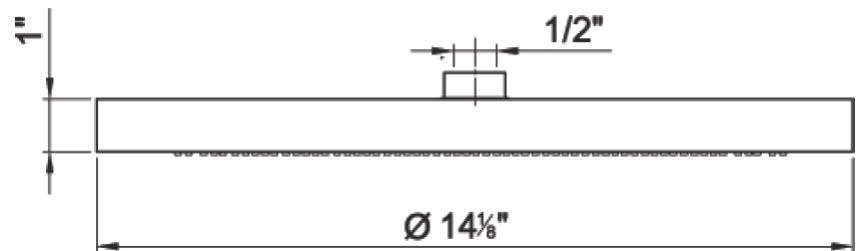

Modern Shower Program Wall Mount Shower Head

Style Number: 770856

Collection: Fantini

Origin: Italy

Description: Shower Program Wall Mount 14-1/8" Round Shower Head w/ Anti-Lime Scale Stainless Steel Construction & 18" Shower Arm w/ Round Escutcheon & Curved Angle in Chrome

GENERAL FEATURES & SPECIFICATIONS

- Wall Mounted
- 14-1/8" Round
- Anti-lime Scale System
- Flow Restricted to 2.5gpm
- 2gpm Spare Flow Restrictor Included
- 18" Shower Arm
- Curved Angle
- Round Escutcheon
- 1/2" Male NPT Fittings
- **Material:** Brass & Solid Stainless Steel
- **Finishes:** Chrome, Brushed, Nickel PVD, Matte Gun Metal PVD, Matte British Gold PVD, Matte Copper PVD, Gold Plus or Matte
- **Color:** White or Black