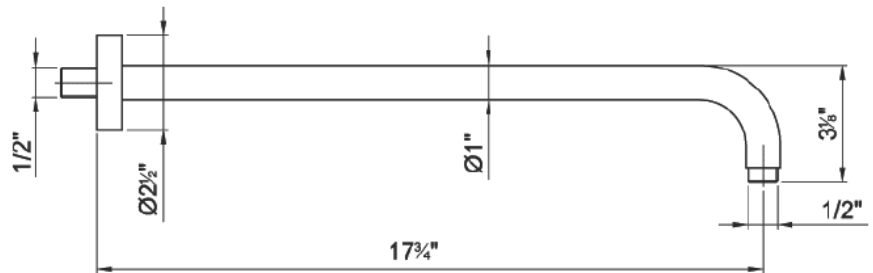

Modern Shower Program Wall Mount Shower Head

Style Number: 770856

Collection: Fantini

Origin: Italy

Description: Shower Program Wall Mount 14-1/8" Round Shower Head w/ Anti-Lime Scale Stainless Steel Construction & 18" Shower Arm w/ Round Escutcheon & Curved Angle in Chrome

GENERAL FEATURES & SPECIFICATIONS

- Wall Mounted
- 14-1/8" Round
- Anti-lime Scale System
- Flow Restricted to 2.5gpm
- 2gpm Spare Flow Restrictor Included
- 18" Shower Arm
- Curved Angle
- Round Escutcheon
- 1/2" Male NPT Fittings
- **Material:** Brass & Solid Stainless Steel
- **Finishes:** Chrome, Brushed, Nickel PVD, Matte Gun Metal PVD, Matte British Gold PVD, Matte Copper PVD, Gold Plus or Matte
- **Color:** White or Black