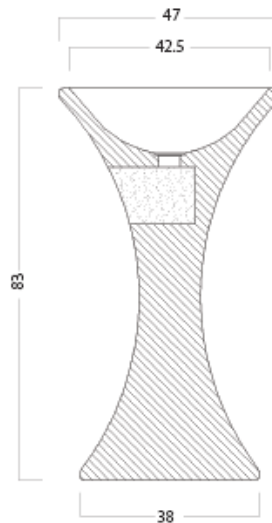

### Modern Slim Freestanding Washbasin

Style Number: 769980

Collection: Vero Stone

Origin: Italy

Description: Slim Freestanding Column Washbasin No Tap Hole in Travertino Bianco Rapolano Natural Stone 18.5" x 18.5" x 32.7"

#### GENERAL FEATURES & SPECIFICATIONS

- Freestanding
- Column
- No Faucet Hole
- Weight: 154 lbs.
- 18.5" x 18.5" x 32.7"
- **Material: Natural Stone**
- **Finishes: Travertino Classico, Travertino Becagli, Travertino Noce, Travertino Bianco Rapolano, Travertino Dorato, Limestone, Marmo Bianco Carrara, Marmo Arabescato, Ardesia**

PLAN VIEW

SECTION

LATERAL VIEW