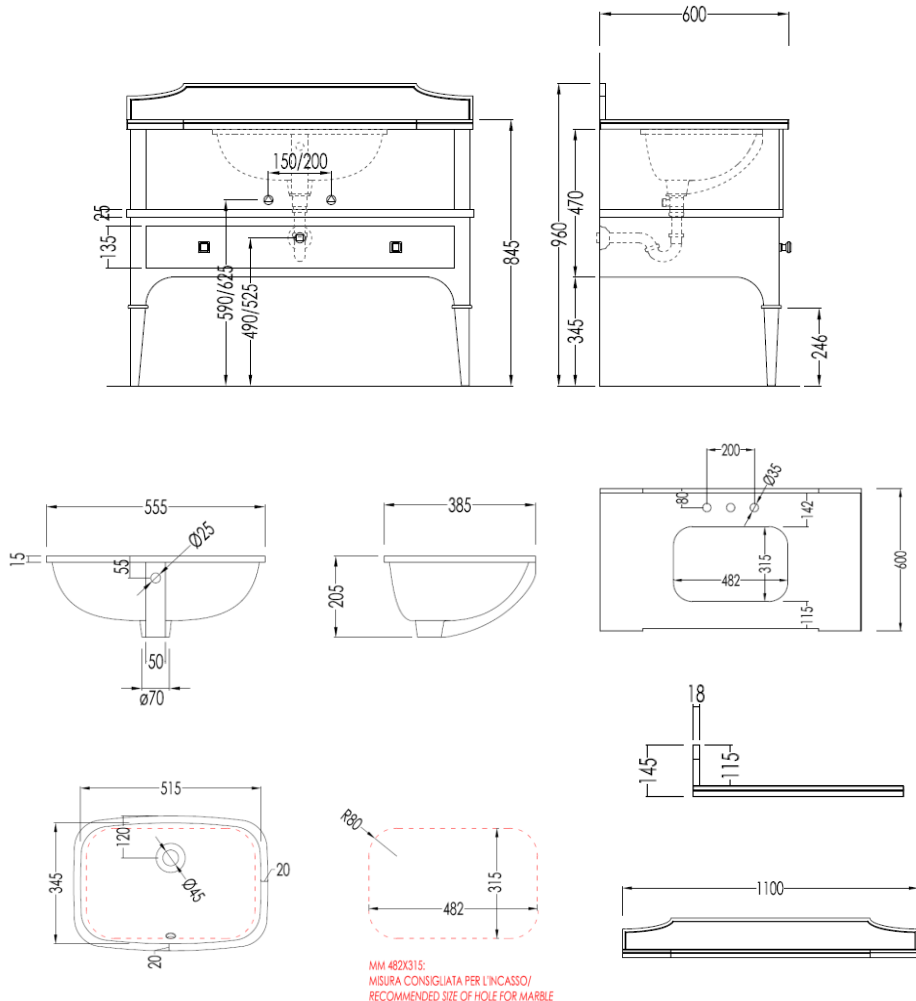

### Traditional Suite Wall & Floor Mount Vanity Unit

Style Number: 770405

Collection: Devon & Devon

Origin: Italy

Description: Suite Wall & Floor Mount Vanity Unit W/ 2-Legs in Fango & Deep Black Lacquered Wood w/ Single Bowl 3-Hole Top in Black Belgium Marble & Rectangular Undercounter Basin in Black Ceramic 42.51"W x 23.62"D x 33.26"H (37.99"H w/ Backsplash)

#### GENERAL FEATURES & SPECIFICATIONS

- Wall & Floor Mounted
- 3-Hole Top
- 2-Legs
- Rectangular Undercounter Basin
- With Overflow
- 42.51"W x 23.62"D x 33.26"H (37.99"H w/ BS)
- Material: Lacquered Wood, Marble, & Ceramic
- Finish: High Gloss or Matte
- Vanity Colors: Deep Black, Fango, Pure White, Cream, or Warm Grey
- Top Colors: White Carrara, Botticino Fiorito, White Sivec, or Absolute Black Granite
- Sink colors: White or Black