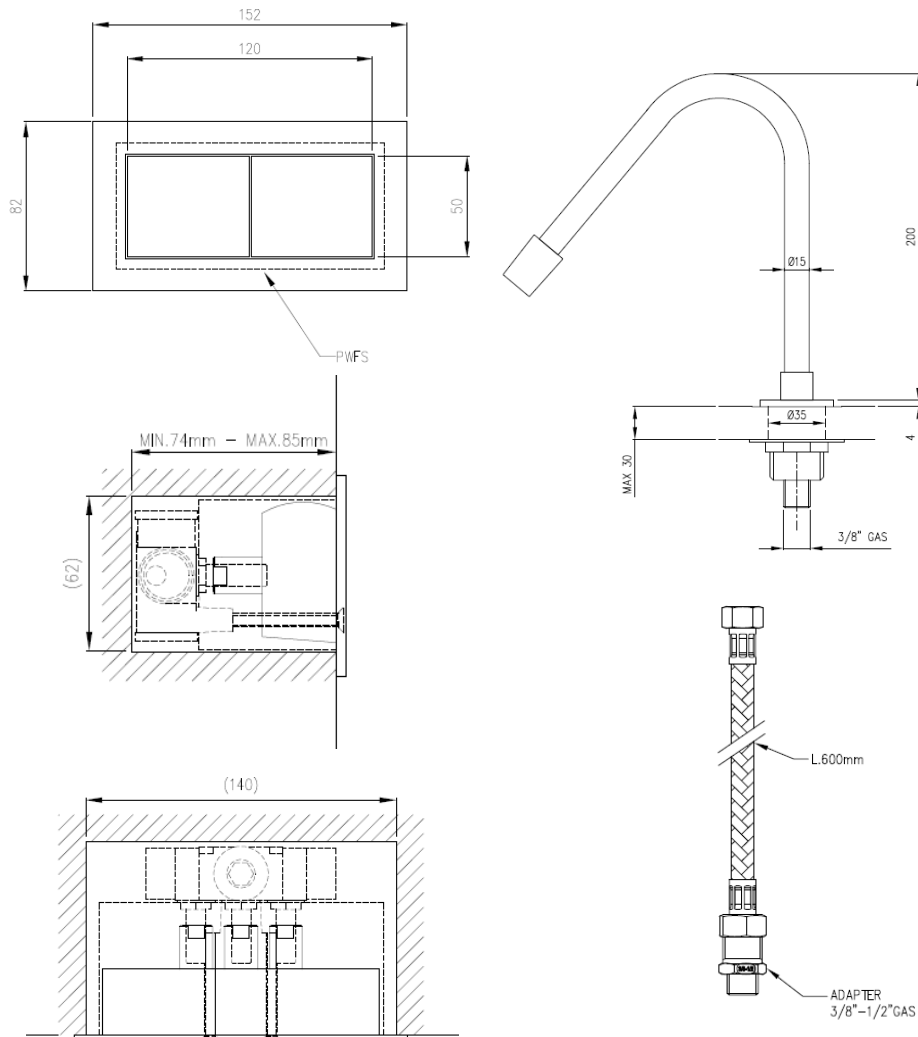

Modern Switch-Flex Faucet Set

Style Number: 770568

Collection: Cea Design

Origin: Italy

Description: Switch-Flex Faucet Set w/ Wall Mount Dual Lever Mixer, Frame, Built-In Part, & Deck Mount Swivel Spout Covered in White Silicone Rubber in Satin Stainless Steel 7.87" (200mm) H

GENERAL FEATURES & SPECIFICATIONS

- Wall Mounted
- Dual Lever Mixer
- With Frame
- Max. 158° F
- 5.90" (150mm) W x 3.14" (80mm) H
- Built-in Part
- 1/2" Gas
- Deck Mount Faucet
- Swiveling
- 7.87" (200mm) Height & Projection
- Water Saving 1.32gpm
- **Material: Stainless Steel & Silicone Rubber**
- **Finishes: Satin, Polished, Polished Copper, Satin Copper, Polished Bronze, Satin Bronze, Polished Gold, Satin Gold, Polished Black Diamond, Satin Black Diamond**
- **Hose Colors: Aqua Green, Cobalt Blue, Anthracite Grey, White, Silk Grey, Petroleum Green, Air Force Blue, Quartz Grey, Black**

Does Not Meet Any US Code Approvals, Building Or Plumbing Codes

We cannot guarantee the accuracy of this information. Dimensions are nominal – for guidance only and are not to be used for pre-installation.