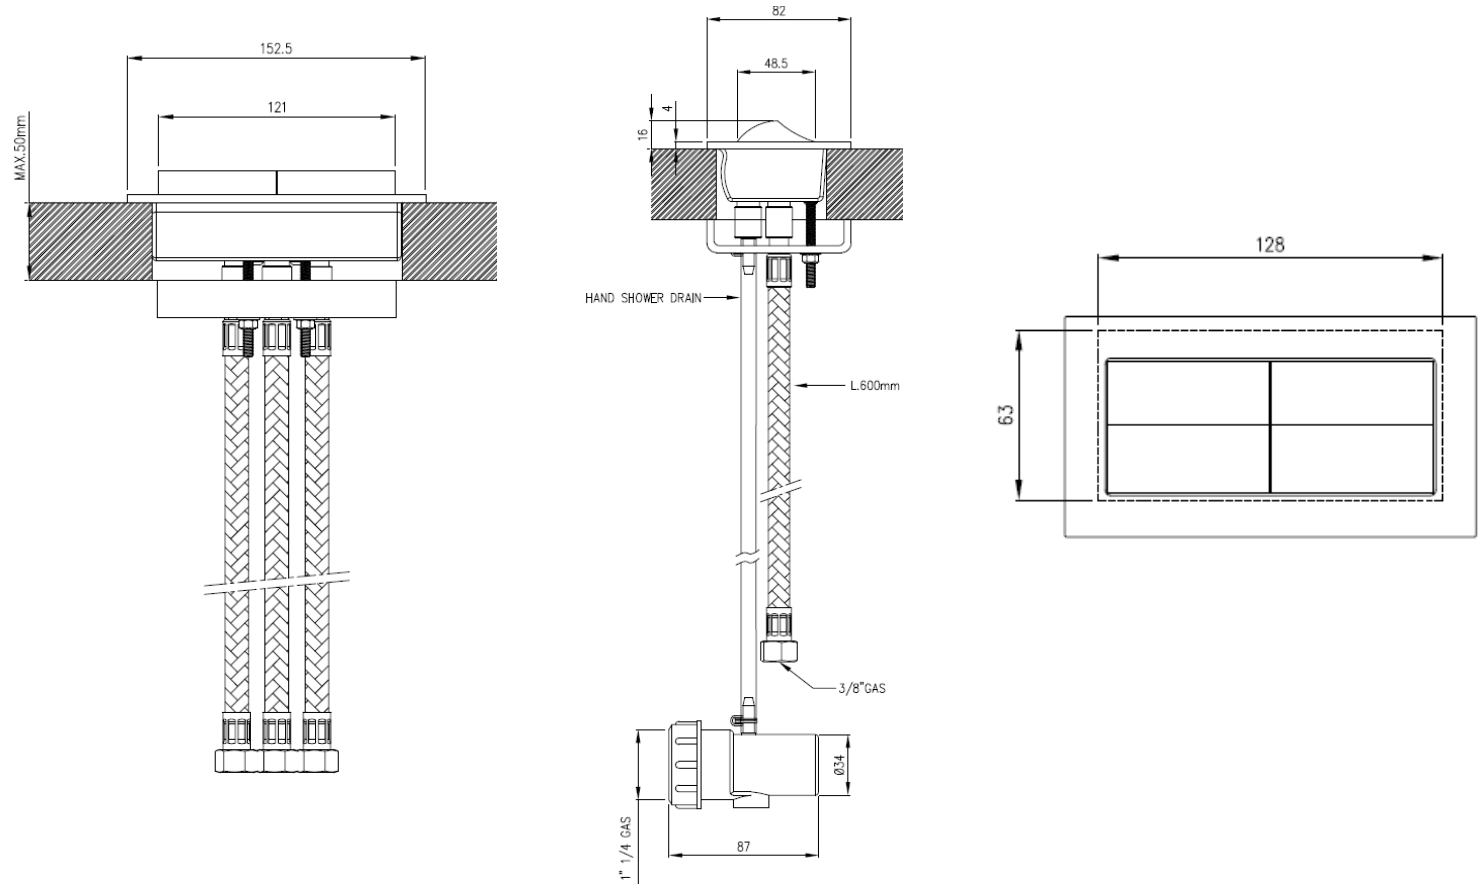

Style Number: 770592

We cannot guarantee the accuracy of this information. Dimensions are nominal – for guidance only and are not to be used for pre-installation.

For further information call 312.832.9000 or visit us at hydrologychicago.com