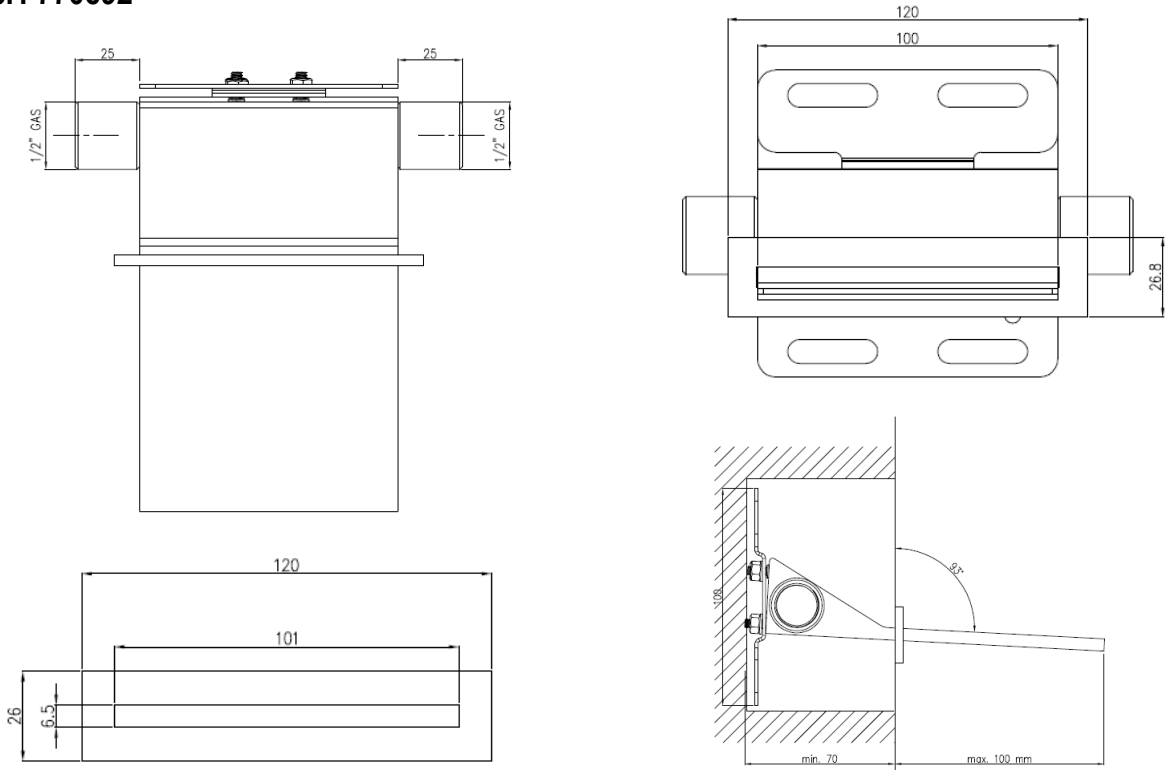

Style Number: 770592

We cannot guarantee the accuracy of this information. Dimensions are nominal – for guidance only and are not to be used for pre-installation.

For further information call 312.832.9000 or visit us at hydrologychicago.com