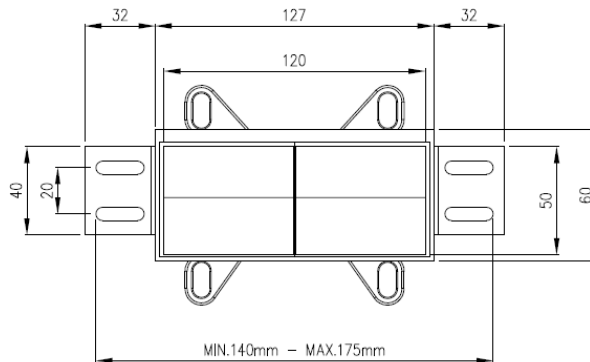

Modern Switch Wall Mount Mixer

Style Number: 623853

Collection: Cea Design

Origin: Italy

Description: Switch Wall Mount Dual Lever Mixer w/ Built-In Part w/o Frame to Install on Panel in Satin Stainless Steel 4.72"(120mm)W x 1.96"(50mm)H

GENERAL FEATURES & SPECIFICATIONS

- Wall Mounted
- Dual Lever
- Includes Wall Bracket for Installation
- Without Frame to Install on Panel
- Max. 158° F
- 4.72"(120mm) W x 1.96"(50mm) H
- **Material: Stainless Steel**
- **Finishes: Satin, Polished, Polished Copper, Satin Copper, Polished Bronze, Satin Bronze, Polished Gold, Satin Gold, Polished Black Diamond, Satin Black Diamond**

Does Not Meet Any US Code Approvals, Building Or Plumbing Codes

We cannot guarantee the accuracy of this information. Dimensions are nominal – for guidance only and are not to be used for pre-installation.