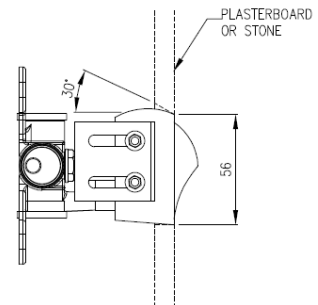

Modern Switch Wall Mount Mixer

Style Number: 623853

Collection: Cea Design

Origin: Italy

Description: Switch Wall Mount Dual Lever Mixer w/ Built-In Part w/o Frame to Install on Panel in Satin Stainless Steel 4.72"(120mm)W x 1.96"(50mm)H

GENERAL FEATURES & SPECIFICATIONS

- Wall Mounted
- Dual Lever
- Includes Wall Bracket for Installation
- Without Frame to Install on Panel
- Max. 158° F
- 4.72"(120mm) W x 1.96"(50mm) H
- **Material: Stainless Steel**
- **Finishes: Satin, Polished, Polished Copper, Satin Copper, Polished Bronze, Satin Bronze, Polished Gold, Satin Gold, Polished Black Diamond, Satin Black Diamond**