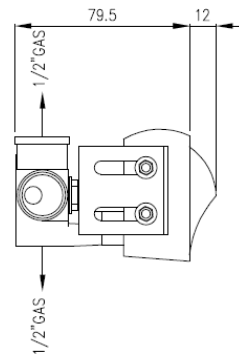

Modern Switch Wall Mount Mixer

Style Number: 623853

Collection: Cea Design

Origin: Italy

Description: Switch Wall Mount Dual Lever Mixer w/ Built-In Part w/o Frame to Install on Panel in Satin Stainless Steel 4.72"(120mm)W x 1.96"(50mm)H

GENERAL FEATURES & SPECIFICATIONS

- Wall Mounted
- Dual Lever
- Includes Wall Bracket for Installation
- Without Frame to Install on Panel
- Max. 158° F
- 4.72"(120mm) W x 1.96"(50mm) H
- **Material: Stainless Steel**
- **Finishes: Satin, Polished, Polished Copper, Satin Copper, Polished Bronze, Satin Bronze, Polished Gold, Satin Gold, Polished Black Diamond, Satin Black Diamond**