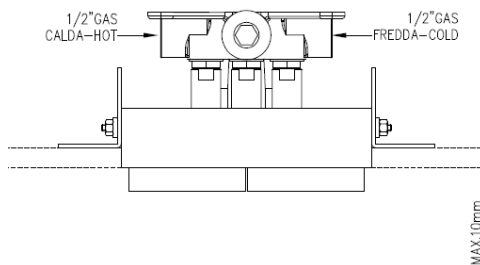

Modern Switch Wall Mount Mixer

Style Number: 623853

Collection: Cea Design

Origin: Italy

Description: Switch Wall Mount Dual Lever Mixer w/ Built-In Part w/o Frame to Install on Panel in Satin Stainless Steel 4.72"(120mm)W x 1.96"(50mm)H

GENERAL FEATURES & SPECIFICATIONS

- Wall Mounted
- Dual Lever
- Includes Wall Bracket for Installation
- Without Frame to Install on Panel
- Max. 158° F
- 4.72"(120mm) W x 1.96"(50mm) H
- **Material: Stainless Steel**
- **Finishes: Satin, Polished, Polished Copper, Satin Copper, Polished Bronze, Satin Bronze, Polished Gold, Satin Gold, Polished Black Diamond, Satin Black Diamond**